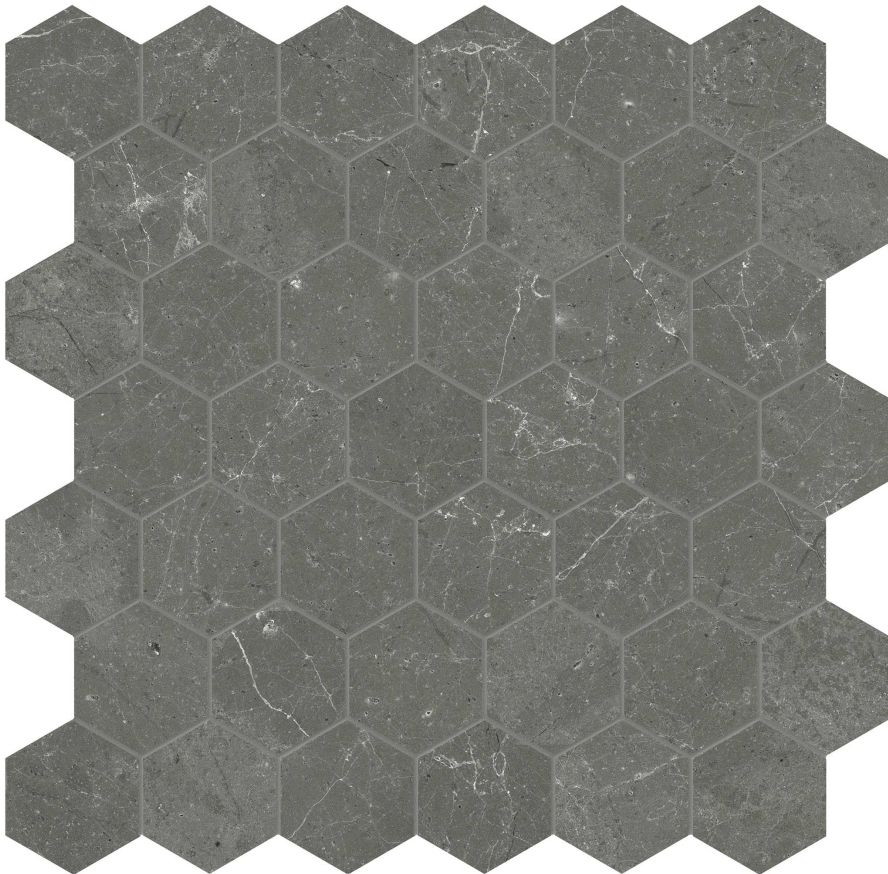

---

**PRODUCT**  
**STARK CARBON 2 HEXAGON MOSAIC**

---

12"x12" |

---

**TECHNICAL DATA**

CODE: AS5001-03180

NAME: Stark Carbon 2 Hexagon Mosaic

SERIES: Stark Carbon

SIZE: 12"x12"

FINISH: Polished

MOSAIC TYPE: 2"x2"

NOTES: Sheet size shown is approximate. Actual dimensions refer to individual mosaic chips.

SUITABLE FOR: Indoor|Shower

TPOLOGY: Marble

TYPE OF PIECE: Mosaic

USE: Floor and Wall

**PACKING**

Size	Product type	BOX			PALLET		
		pcs	sqft	lb	boxes	sqft	lb
12"x12"	Mosaic	5	4.95	26.345		49.5	

**WARNING** The information contained in this packing list is for guidance only, the contents of the packing may vary. Please consult our sales representatives for an exact list.