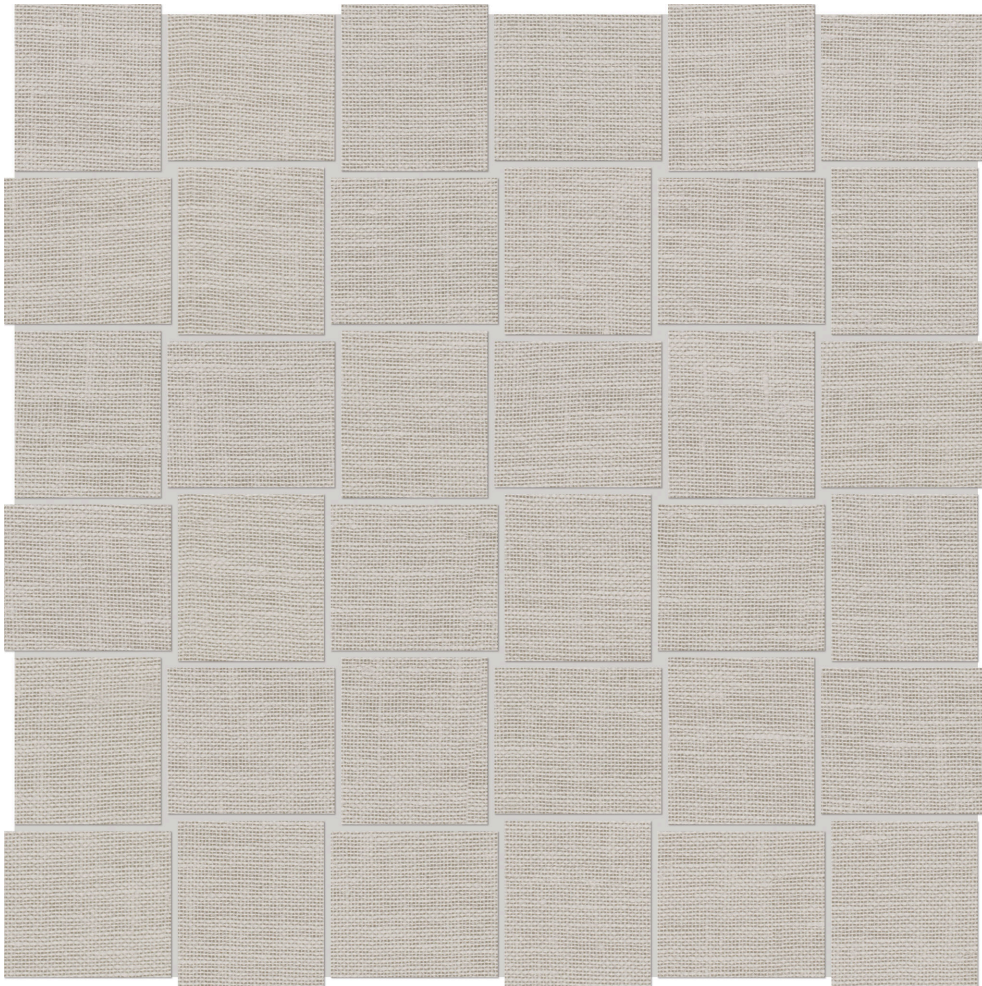

# FABRIKA 2X2 BASKETWEAVE DAMASCUS SILK MATTE

---

12"x12" | Textured Look

**TECHNICAL DATA**

CODE: QUFA-DA-2X2  
NAME: Fabrika 2X2 Basketweave Damascus Silk Matte  
SERIES: Fabrika  
SIZE: 12"x12"  
FINISH: Matt  
LOOK: Textured Look  
FROST RESISTANCE: Yes  
MOSAIC TYPE: 2"x2"  
SHADE VARIATION: V1  
STYLE: Contemporary  
SUITABLE FOR: Backsplash| Indoor | Shower  
TYPOLOGY: Porcelain  
TYPE OF PIECE: Mosaic  
USE: Floor and Wall