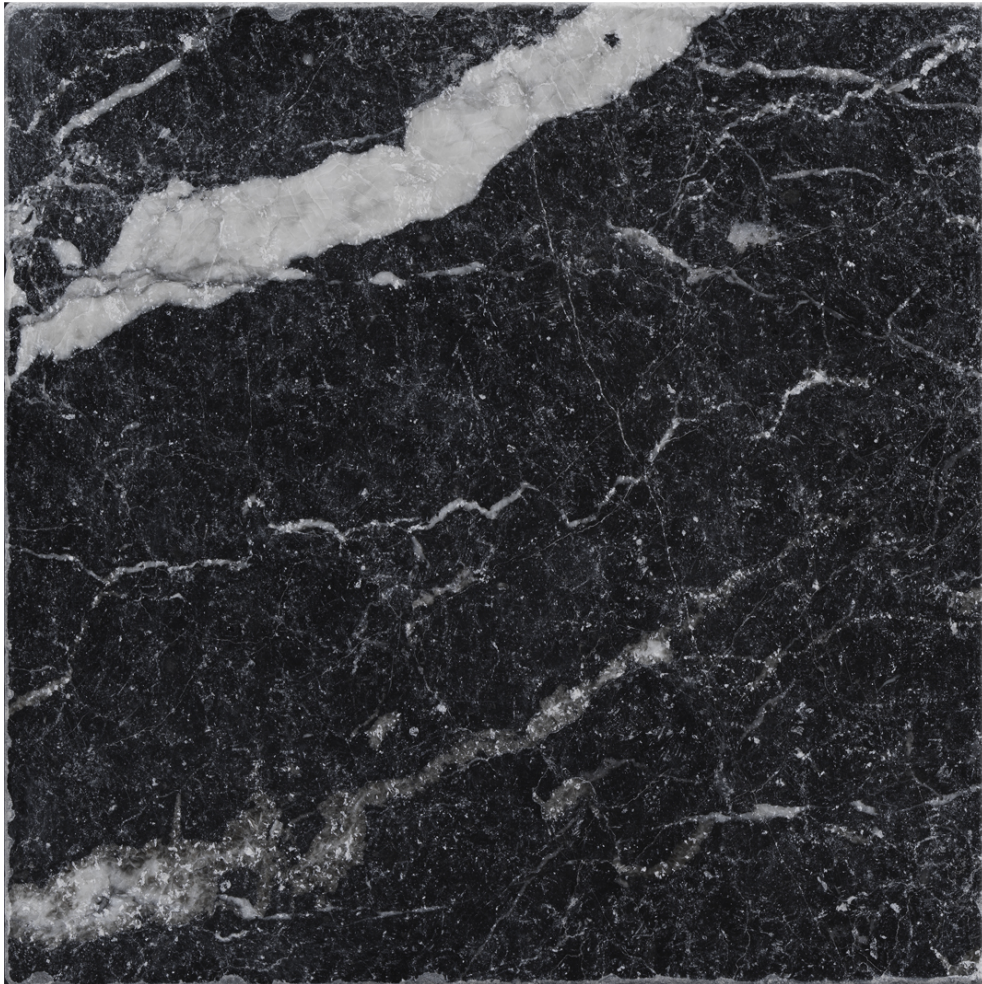

PRODUCT
OBSESSION 10X10 NERO

10"x10" | Marble Look

ROOM SCENES

TECHNICAL DATA

CODE: QUOB-NE-3
NAME: Obsession 10x10 Nero
SERIES: Obsession
SIZE: 10"x10"
FINISH: Matt
LOOK: Marble Look
FROST RESISTANCE: Yes
NOTES: 22 graphic variations
PEI: 3
SHADE VARIATION: V1
STYLE: Classic
SUITABLE FOR: Backsplash|Indoor|Shower
TYPOLOGY: Glazed Porcelain
TYPE OF PIECE: Field Tile
USE: Floor and Wall