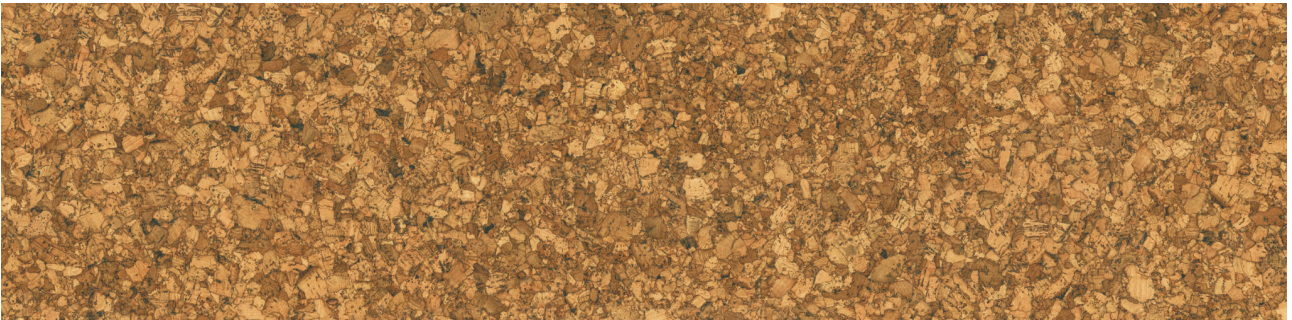

PRODUCT

CORK CLICK PICO

12"x48,6" | Wood Look

ROOM SCENES

TECHNICAL DATA

CODE: LCCORK202010

NAME: Cork Click Pico

SERIES: True Earth Cork Click

SIZE: 12"x48,6"

FINISH: Matt

LOOK: Wood Look

NOTES: These SKUs are special order and take approximately two weeks to deliver

STYLE: Contemporary

SUITABLE FOR: Indoor

TYPOLOGY: HDF

TYPE OF PIECE: Field Tile