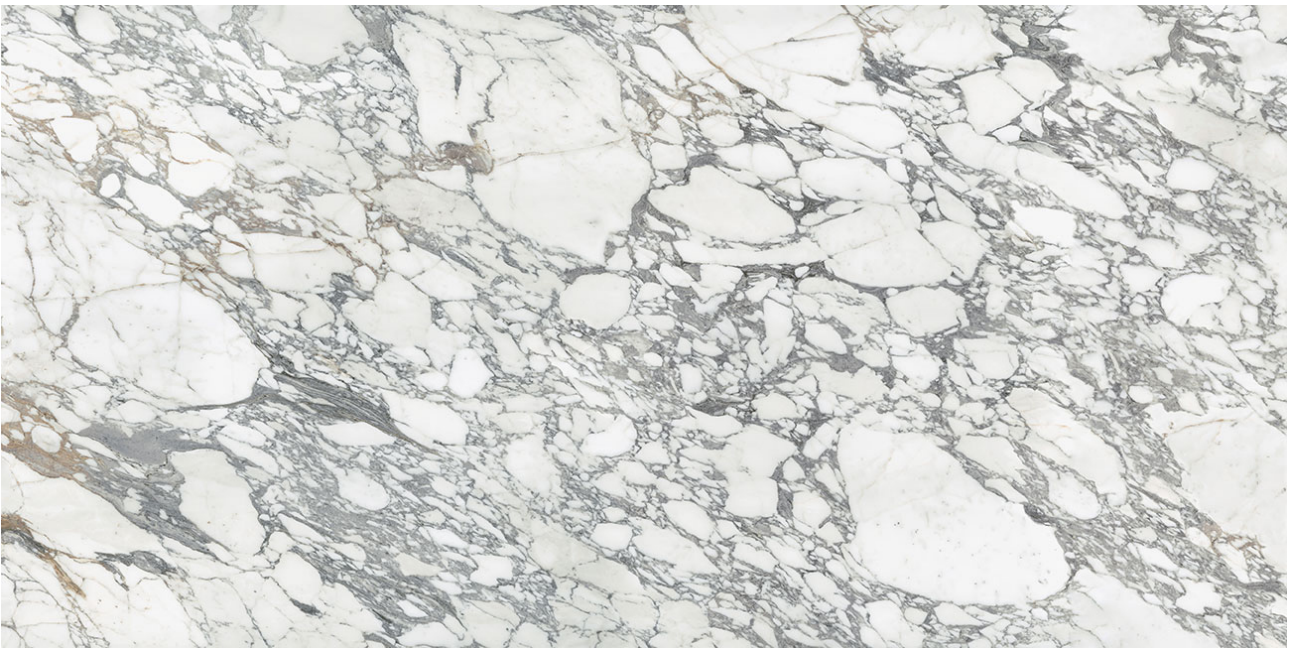

PRODUCT

ROYAL STONEWORKS 63X126 ITALIAN ARABESCATO

POLISHED

63"x126" | Stone Look

TECHNICAL DATA

CODE: QUSW-IA-1P
NAME: Royal Stoneworks 63X126 Italian Arabescato Polished
SERIES: Royal Stoneworks
SIZE: 63"x126"
FINISH: Polished
LOOK: Stone Look
FROST RESISTANCE: Yes
SHADE VARIATION: V3
STYLE: Contemporary
SUITABLE FOR: Indoor|Shower
TYPOLOGY: Sintered Slab
TYPE OF PIECE: Field Tile
USE: Floor and Wall