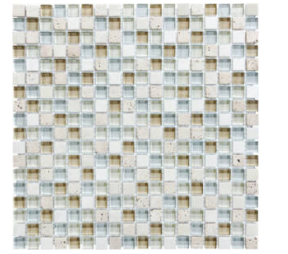

12"x14"  
**Linear Iceland Mosaic**

12"x14"  
**Linear Midnight Mosaic**

12"x14"  
**Linear Spa Mosaic**

12"x14"  
**Linear Waterfall Mosaic**

12"x12"  
**5/8X5/8 Bamboo Mosaic**

12"x12"  
**5/8X5/8 Cabernet Mosaic**

12"x12"  
**5/8X5/8 Cappuccino Mosaic**

12"x12"  
**5/8X5/8 Creme Brulee Mosaic**

12"x12"  
**5/8X5/8 Iceland Mosaic**

12"x12"  
**5/8X5/8 Midnight Mosaic**

12"x12"  
**5/8X5/8 Spa Mosaic**

12"x12"

**5/8X5/8 Waterfall Mosaic**

ROOM SCENES

**PACKING**

Size	Product type	BOX			PALLET		
		pcs	sqft	lb	boxes	sqft	lb
12"x14"	Mosaic	10	10		36		
12"x12"	Mosaic	10	10		36		

**WARNING** The information contained in this packing list is for guidance only, the contents of the packing may vary. Please consult our sales representatives for an exact list.