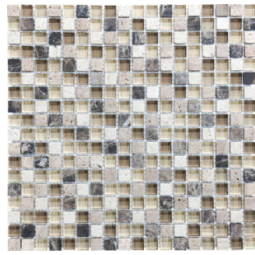

# **GLASS STONE**

---

Multi-Look Mosaics

PRODUCTS

12"x14"  
**Linear Bamboo Mosaic**

12"x14"  
**Linear Cabernet Mosaic**

12"x14"  
**Linear Cappuccino Mosaic**

12"x14"  
**Linear Creme Brulee Mosaic**

12"x14"  
**Linear Iceland Mosaic**

12"x14"  
**Linear Midnight Mosaic**

12"x14"  
**Linear Spa Mosaic**

12"x14"  
**Linear Waterfall Mosaic**

12"x12"  
**5/8X5/8 Bamboo Mosaic**

12"x12"  
**5/8X5/8 Cabernet Mosaic**

12"x12"  
**5/8X5/8 Cappuccino Mosaic**

12"x12"  
**5/8X5/8 Creme Brulee Mosaic**

12"x12"  
**5/8X5/8 Iceland Mosaic**

12"x12"  
**5/8X5/8 Midnight Mosaic**

12"x12"  
**5/8X5/8 Spa Mosaic**

12"x12"

**5/8X5/8 Waterfall Mosaic**