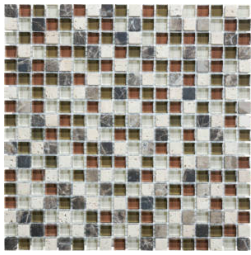

# **GLASS STONE**

---

Multi-Look Mosaics

PRODUCTS

12"x14"  
**Linear Bamboo Mosaic**

12"x14"  
**Linear Cabernet Mosaic**

12"x14"  
**Linear Cappuccino Mosaic**

12"x14"  
**Linear Creme Brulee Mosaic**

12"x14"  
**Linear Iceland Mosaic**

12"x14"  
**Linear Midnight Mosaic**

12"x14"  
**Linear Spa Mosaic**

12"x14"  
**Linear Waterfall Mosaic**

12"x12"  
**5/8X5/8 Bamboo Mosaic**

12"x12"  
**5/8X5/8 Cabernet Mosaic**

12"x12"  
**5/8X5/8 Cappuccino Mosaic**

12"x12"  
**5/8X5/8 Creme Brulee Mosaic**

12"x12"  
**5/8X5/8 Iceland Mosaic**

12"x12"  
**5/8X5/8 Midnight Mosaic**

12"x12"  
**5/8X5/8 Spa Mosaic**

12"x12"

**5/8X5/8 Waterfall Mosaic**