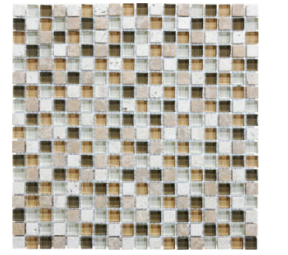

# **GLASS STONE**

---

Multi-Look Mosaics

PRODUCTS

12"x14"  
**Linear Bamboo Mosaic**

12"x14"  
**Linear Cabernet Mosaic**

12"x14"  
**Linear Cappuccino Mosaic**

12"x14"  
**Linear Creme Brulee Mosaic**

12"x14"  
**Linear Iceland Mosaic**

12"x14"  
**Linear Midnight Mosaic**

12"x14"  
**Linear Spa Mosaic**

12"x14"  
**Linear Waterfall Mosaic**

12"x12"  
**5/8X5/8 Bamboo Mosaic**

12"x12"  
**5/8X5/8 Cabernet Mosaic**

12"x12"  
**5/8X5/8 Cappuccino Mosaic**

12"x12"  
**5/8X5/8 Creme Brulee Mosaic**

12"x12"  
**5/8X5/8 Iceland Mosaic**

12"x12"  
**5/8X5/8 Midnight Mosaic**

12"x12"  
**5/8X5/8 Spa Mosaic**

12"x12"

**5/8X5/8 Waterfall Mosaic**