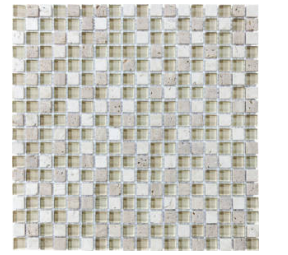

# **GLASS STONE**

---

Multi-Look Mosaics

PRODUCTS

12"x14"  
**Linear Bamboo Mosaic**

12"x14"  
**Linear Cabernet Mosaic**

12"x14"  
**Linear Cappuccino Mosaic**

12"x14"  
**Linear Creme Brulee Mosaic**

12"x14"  
**Linear Iceland Mosaic**

12"x14"  
**Linear Midnight Mosaic**

12"x14"  
**Linear Spa Mosaic**

12"x14"  
**Linear Waterfall Mosaic**

12"x12"  
**5/8X5/8 Bamboo Mosaic**

12"x12"  
**5/8X5/8 Cabernet Mosaic**

12"x12"  
**5/8X5/8 Cappuccino Mosaic**

12"x12"  
**5/8X5/8 Creme Brulee Mosaic**

12"x12"  
**5/8X5/8 Iceland Mosaic**

12"x12"  
**5/8X5/8 Midnight Mosaic**

12"x12"  
**5/8X5/8 Spa Mosaic**

12"x12"

**5/8X5/8 Waterfall Mosaic**