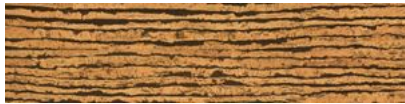

# **TRUE EARTH CORK CLICK**

---

Wood Look

PRODUCTS

12"x48,6"  
**Cork Click Capri**

12"x48,6"  
**Cork Click Comino**

12"x48,6"  
**Cork Click Corvo**

12"x48,6"  
**Cork Click Lanzarote**

12"x48,6"  
**Cork Click Linosa**

12"x48,6"  
**Cork Click Pianosa**

12"x48,6"  
**Cork Click Pico**

12"x48,6"  
**Cork Click Santorino**

12"x48,6"  
**Cork Click Stromboli**

12"x48,6"  
**Cork Click Tremiti**