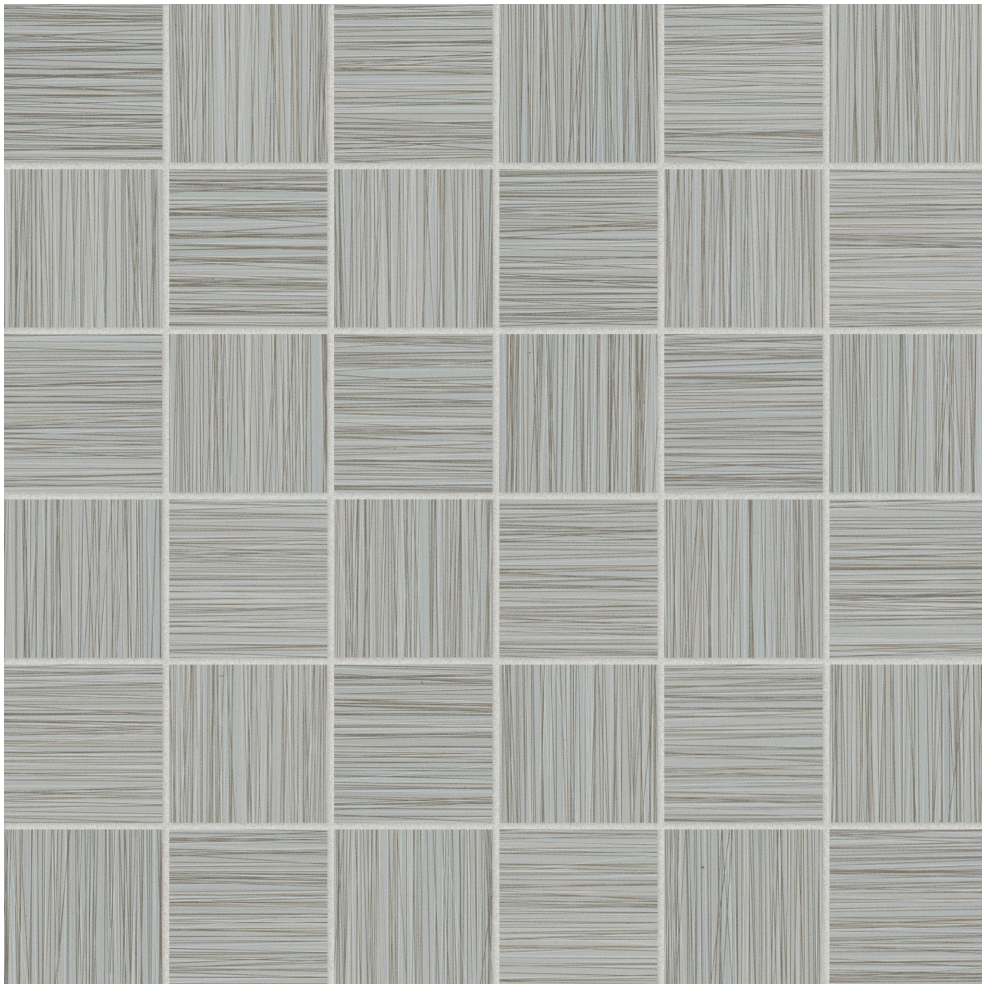

PRODUCT
ZERA ANNEX 2X2 SILVER

12"x12" | Fabrik Look

TECHNICAL DATA

CODE: AC4501-03121

NAME: Zera Annex 2x2 Silver

SERIES: Zera Annex

SIZE: 12"x12"

FINISH: Matte

LOOK: Fabrik Look

FROST RESISTANCE: Yes

NOTES: This product is special order and cannot be cancelled, returned, or refunded.

PEI: 4

SHADE VARIATION: V1

SUITABLE FOR: Indoor| Outdoor

TYPOLOGY: Color Body Porcelain