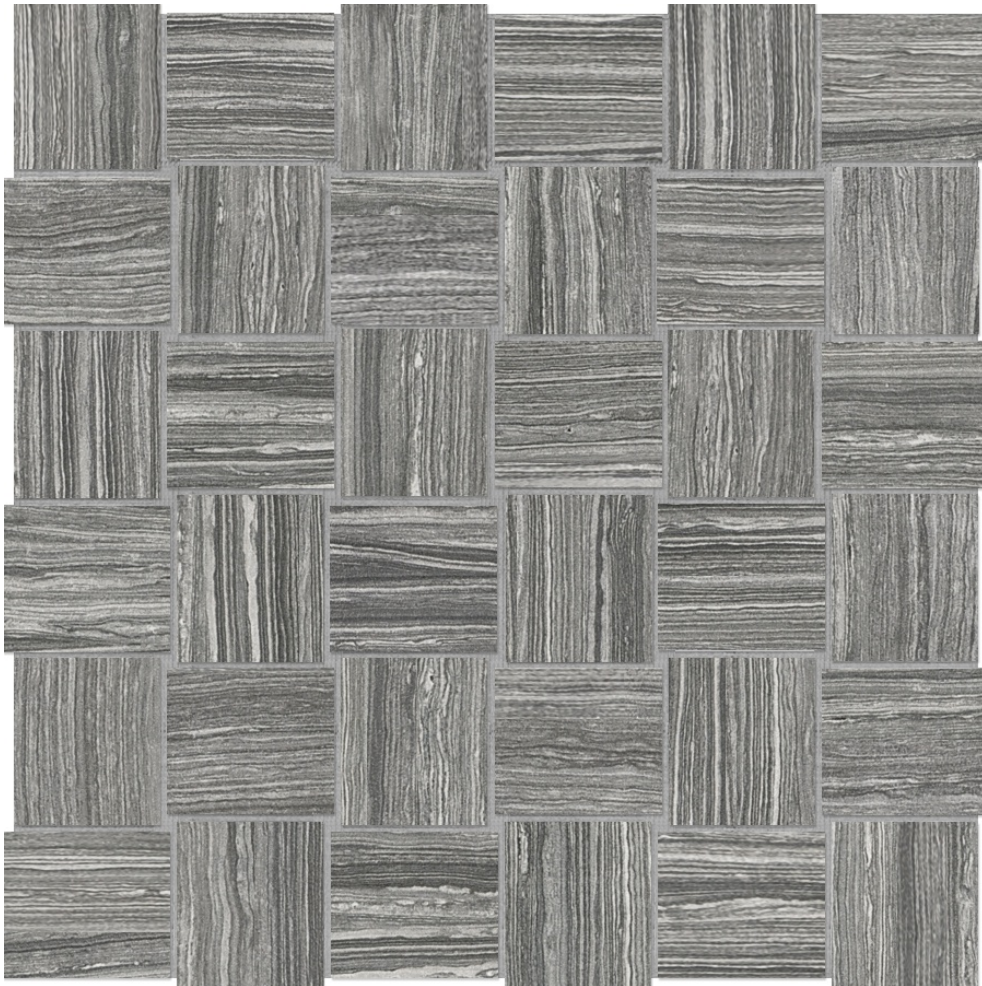

PRODUCT
2X2 CARBON BASKETWEAVE

12"x12" | Marble Look

PACKING

Size	Product type	BOX			PALLET		
		pcs	sqft	lb	boxes	sqft	lb
12"x12"	Mosaic	10	10		48		

WARNING The information contained in this packing list is for guidance only, the contents of the packing may vary. Please consult our sales representatives for an exact list.