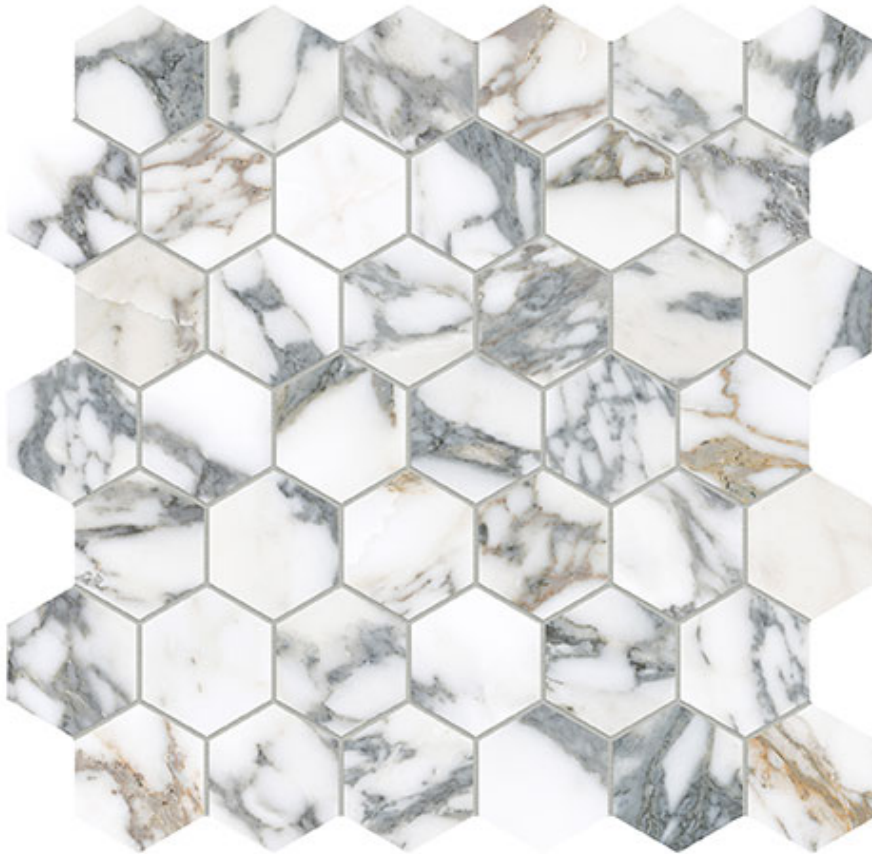

---

**PRODUCT**

**ROYAL STONWORKS 2\ " ITALIAN ARABESCATO HEX**

---

12"x12" | Stone Look

## ROOM SCENES

**TECHNICAL DATA**

CODE: QUSW-IA-HX  
NAME: Royal Stoneworks 2'' Italian Arabescato Hex  
SERIES: Royal Stoneworks  
SIZE: 12"x12"  
FINISH: Honed  
LOOK: Stone Look  
MOSAIC TYPE: 2"x2"  
SHADE VARIATION: V3  
STYLE: Contemporary  
SUITABLE FOR: Indoor|Shower  
TYPOLOGY: Porcelain  
TYPE OF PIECE: Mosaic  
USE: Floor and Wall