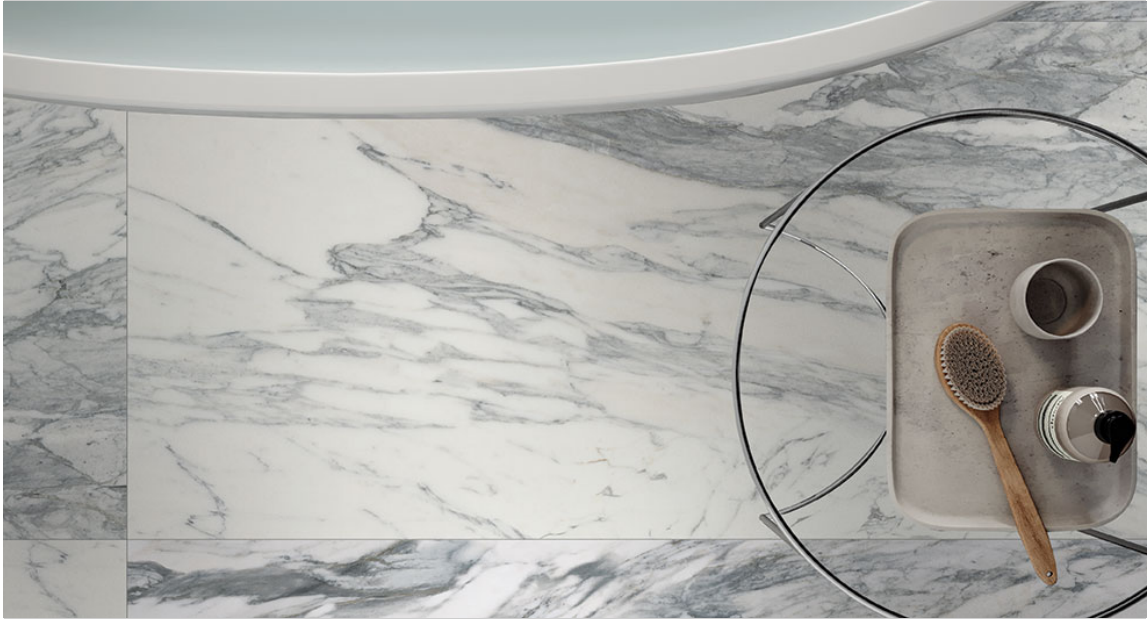

12"x12"  
**Royal Stoneworks 2" Calacatta Royale Hex**

12"x12"  
**Royal Stoneworks 2" Tuscan Forge Vein Hex**

ROOM SCENES

**PACKING**

Size	Product type	BOX			PALLET		
		pcs	sqft	lb	boxes	sqft	lb
24"x24"	Field Tile	3	11.52		42		
12"x24"	Field Tile	6	11.52		48		
12"x12"	Mosaic	10	9.69		45		