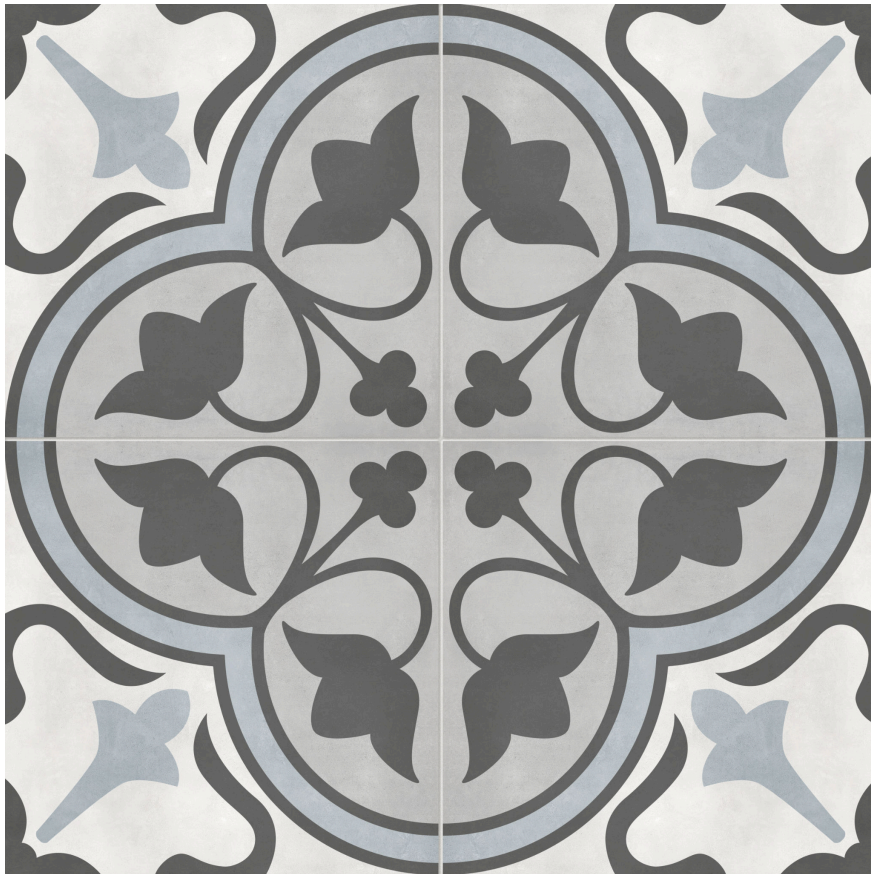

---

**PRODUCT**  
**FORM 8X8 TIDE CLOVER**

---

8"x8" | Patterned Tiles

---

**TECHNICAL DATA**

CODE: AC4500-07650

NAME: Form 8x8 Tide Clover

SERIES: Form AC

SIZE: 8"x8"

FINISH: Matte

LOOK: Patterned Tiles

FROST RESISTANCE: Yes

NOTES: This product is special order and cannot be cancelled, returned, or refunded.

PEI: 4

SHADE VARIATION: V2/V3/V4

SUITABLE FOR: Indoor| Outdoor

TPOLOGY: Pressed Glazed Porcelain

TYPE OF PIECE: Field Tile

USE: Floor and Wall

**PACKING**

| Size  | Product type | BOX |      |    | PALLET |      |    |
|-------|--------------|-----|------|----|--------|------|----|
|       |              | pcs | sqft | lb | boxes  | sqft | lb |
| 8"x8" | Field Tile   | 17  | 7.32 |    |        |      |    |