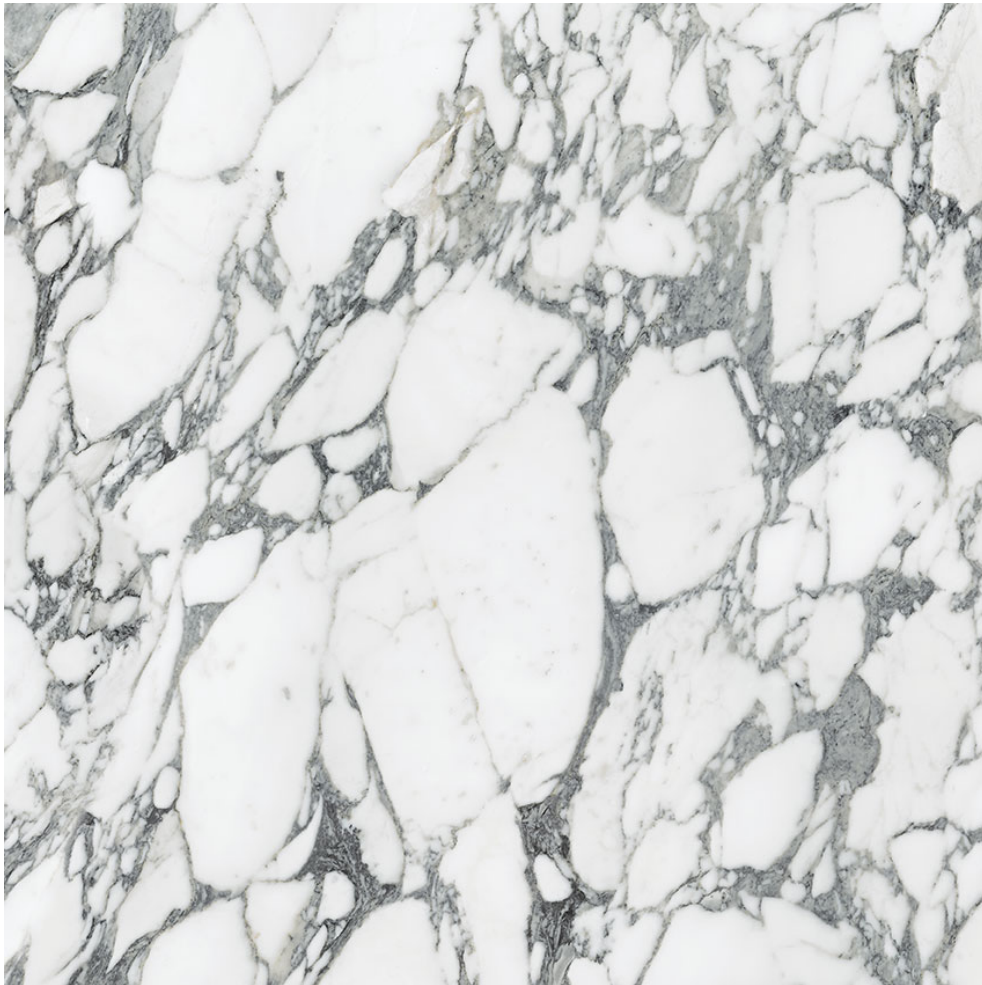

PRODUCT

ROYAL STONEWORKS 36X36 ITALIAN ARABESCATO

POLISHED

36"x36" | Stone Look

TECHNICAL DATA

CODE: QUSW-IA-7P

NAME: Royal Stoneworks 36X36 Italian Arabescato Polished

SERIES: Royal Stoneworks

SIZE: 36"x36"

FINISH: Polished

LOOK: Stone Look

FROST RESISTANCE: Yes

SHADE VARIATION: V3

STYLE: Contemporary

SUITABLE FOR: Indoor|Shower

TPOLOGY: Porcelain