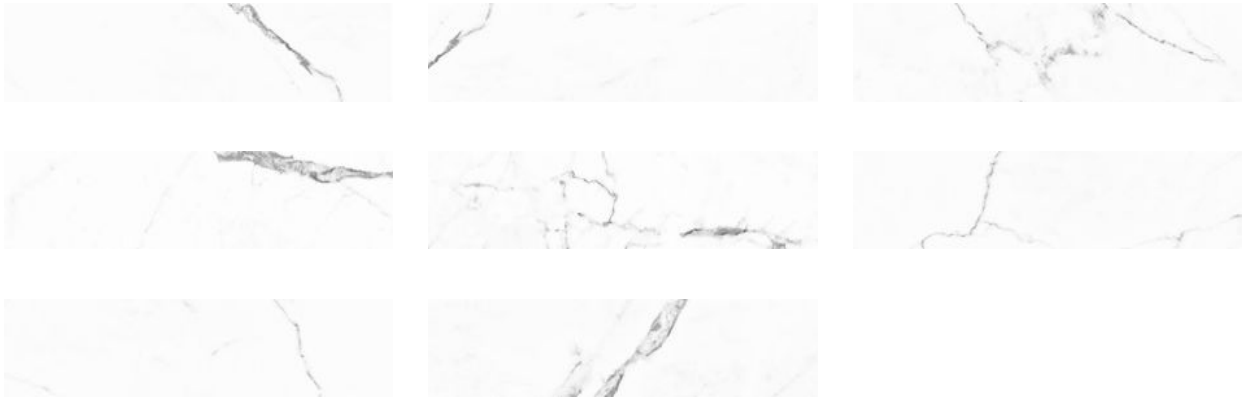

PRODUCT
OBSESSION 2.5X10 STATUARIO

2.5"x10" | Marble Look

GRAPHIC VARIETY

ROOM SCENES

TECHNICAL DATA

CODE: QUOB-ST-1
NAME: Obsession 2.5x10 Statuario
SERIES: Obsession
SIZE: 2.5"x10"
FINISH: Matt
LOOK: Marble Look
FROST RESISTANCE: Yes
NOTES: 1 square metre of graphic variations
PEI: 4
SHADE VARIATION: V1
STYLE: Classic
SUITABLE FOR: Backsplash|Indoor|Shower
TYPOLOGY: Glazed Porcelain
TYPE OF PIECE: Field Tile
USE: Floor and Wall