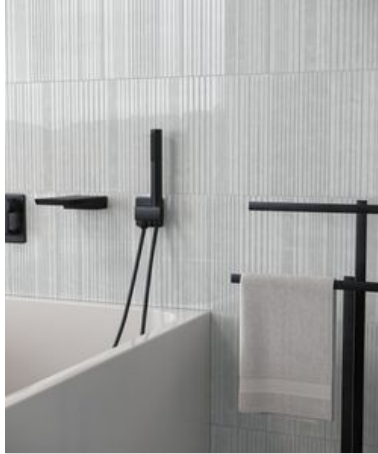

PRODUCT

GEOMETRA 3X12 SILVER DIVIDE

3"x12" | Glass

ROOM SCENES

TECHNICAL DATA

CODE: AC4000-03090

NAME: Geometra 3x12 Silver Divide

SERIES: Geometra

SIZE: 3"x12"

FINISH: Gloss

LOOK: Glass

NOTES: This product is special order and cannot be cancelled, returned, or refunded.

SHADE VARIATION: V2

SUITABLE FOR: Indoor

TPOLOGY: Pressed Glazed Ceramic

TYPE OF PIECE: Field Tile