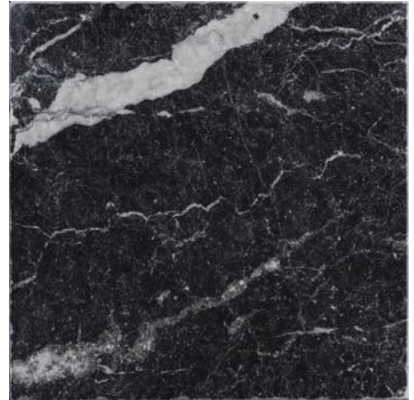

SERIES

OBSESSION

Marble Look

Obsession is an ode to the elegance of marble, enhancing its natural beauty through four iconic types: Statuario, Calacatta, Carrara, and Nero. A distinctive feature of the collection is the delicate Matt finish, achieved through the application of fine granules that enrich the product, giving it a soft and silky texture.

PRODUCTS

10"x10"
Obsession 10x10 Calacatta

10"x10"
Obsession 10x10 Carrara

10"x10"
Obsession 10x10 Nero

10"x10"
Obsession 10x10 Statuario

5"x10"
Obsession 5x10 Calacatta

5"x10"
Obsession 5x10 Carrara

5"x10"
Obsession 5x10 Nero

5"x10"
Obsession 5x10 Statuario

2.5"x10"
Obsession 2.5x10 Calacatta

2.5"x10"
Obsession 2.5x10 Carrara

2.5"x10"
Obsession 2.5x10 Nero

2.5"x10"
Obsession 2.5x10 Statuario

.5"x10"
Obsession .5x10 Calacatta Quarter Round