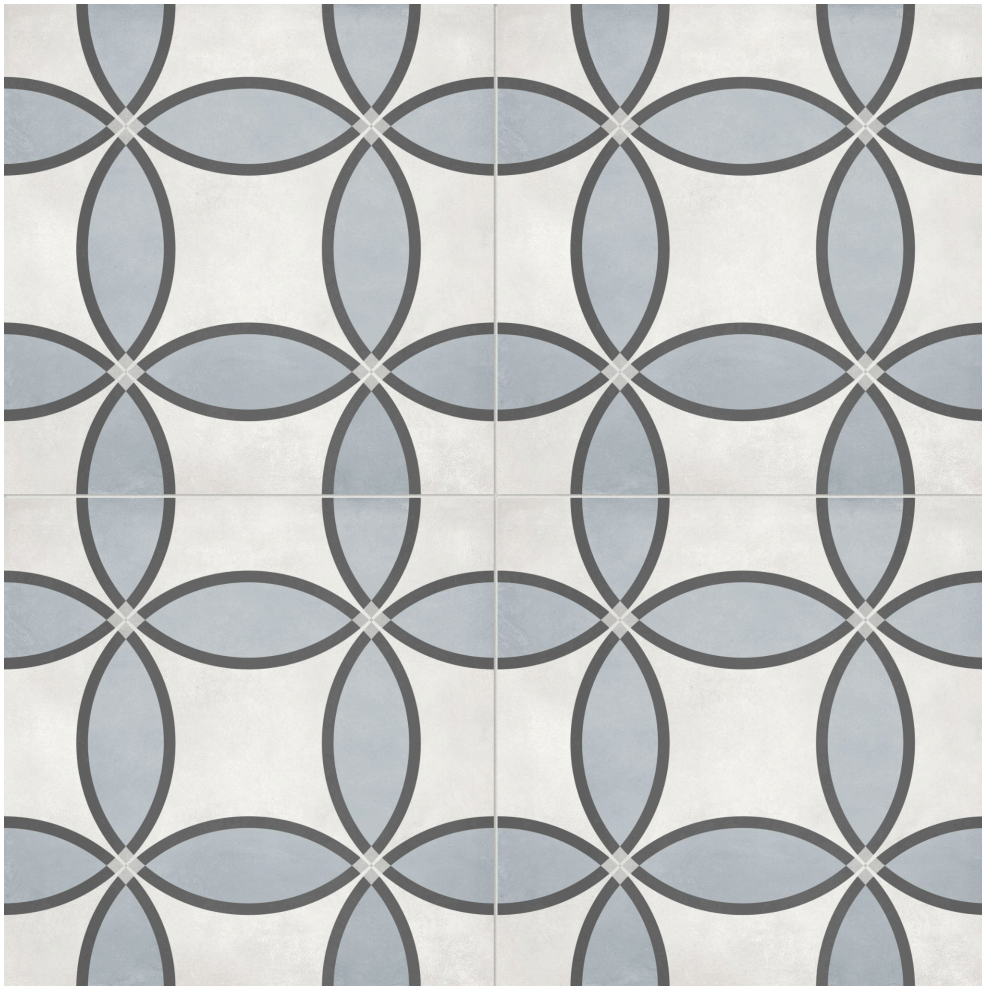

PRODUCT

FORM 8X8 TIDE ZENITH

8"x8" | Patterned Tiles

TECHNICAL DATA

CODE: AC4500-07690

NAME: Form 8x8 Tide Zenith

SERIES: Form AC

SIZE: 8"x8"

FINISH: Matte

LOOK: Patterned Tiles

FROST RESISTANCE: Yes

NOTES: This product is special order and cannot be cancelled, returned, or refunded.

PEI: 4

SHADE VARIATION: V2/V3/V4

SUITABLE FOR: Indoor| Outdoor

TYPOLOGY: Pressed Glazed Porcelain

TYPE OF PIECE: Field Tile

USE: Floor and Wall

PACKING

Size	Product type	BOX			PALLET		
		pcs	sqft	lb	boxes	sqft	lb
8"x8"	Field Tile	17	7.32				

WARNING The information contained in this packing list is for guidance only, the contents of the packing may vary. Please consult our sales representatives for an exact list.