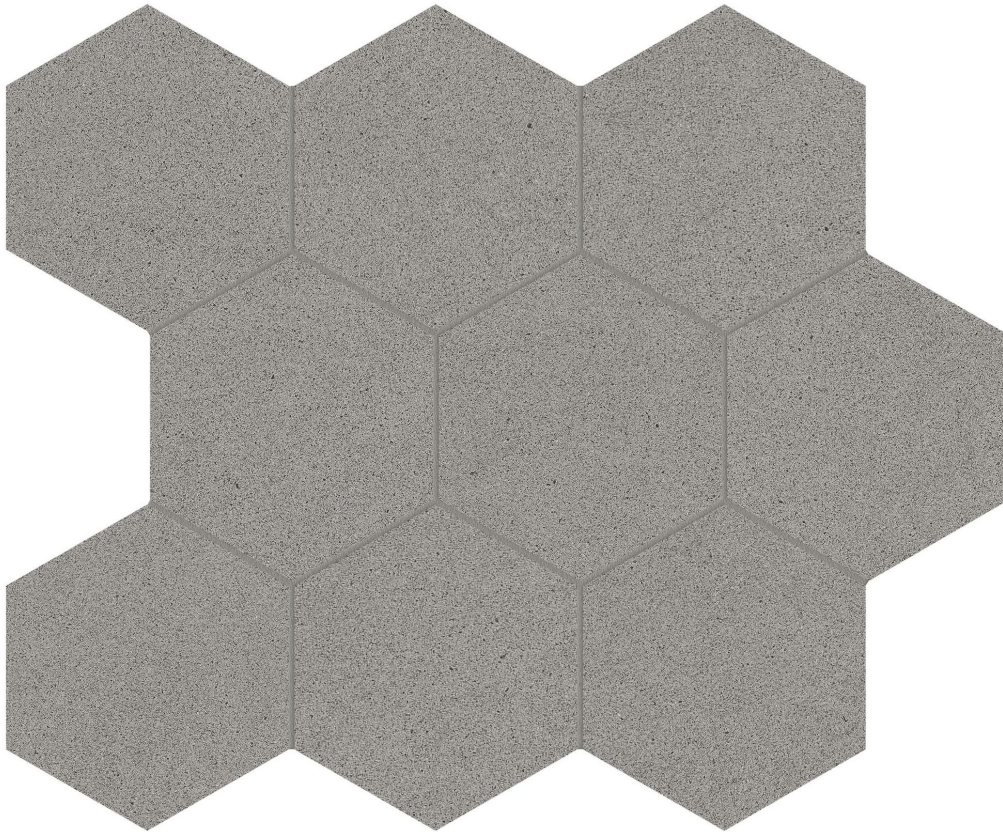

---

**PRODUCT**  
**SERENA 4\ " HEX DUSK**

---

10.5"x12" | Stone Look

**PACKING**

Size	Product type	BOX			PALLET		
		pcs	sqft	lb	boxes	sqft	lb
10.5"x12"	Mosaic	10	7.86		45		

**WARNING** The information contained in this packing list is for guidance only, the contents of the packing may vary. Please consult our sales representatives for an exact list.