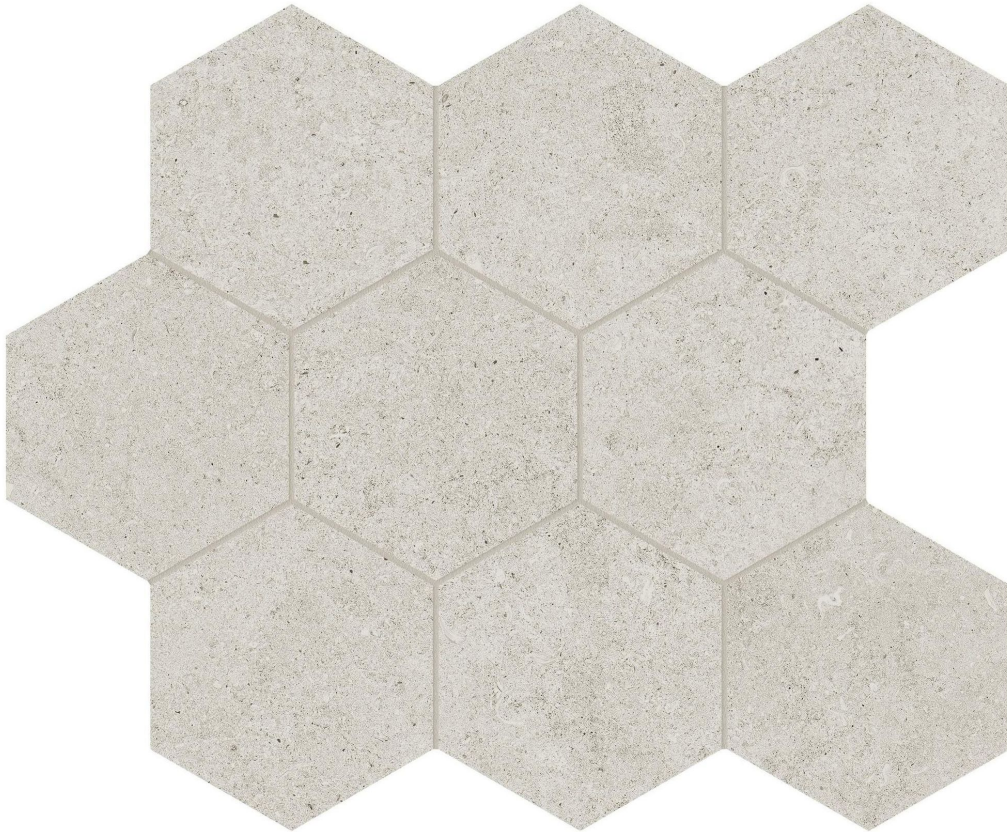

PRODUCT
LITHOFORM 4\" **HEX CROSSCUT COAST**

10.5"x12" | Stone Look

TECHNICAL DATA

CODE: AC8510-00320

NAME: Lithoform 4\" Hex Crosscut Coast

SERIES: Lithoform

SIZE: 10.5\"x12\"

FINISH: Organic Matte

LOOK: Stone Look

NOTES: This product is special order and cannot be cancelled, returned, or refunded.

STYLE: Contemporary

SUITABLE FOR: Indoor| Outdoor

TYPOLOGY: Porcelain

TYPE OF PIECE: Mosaic

USE: Floor and Wall