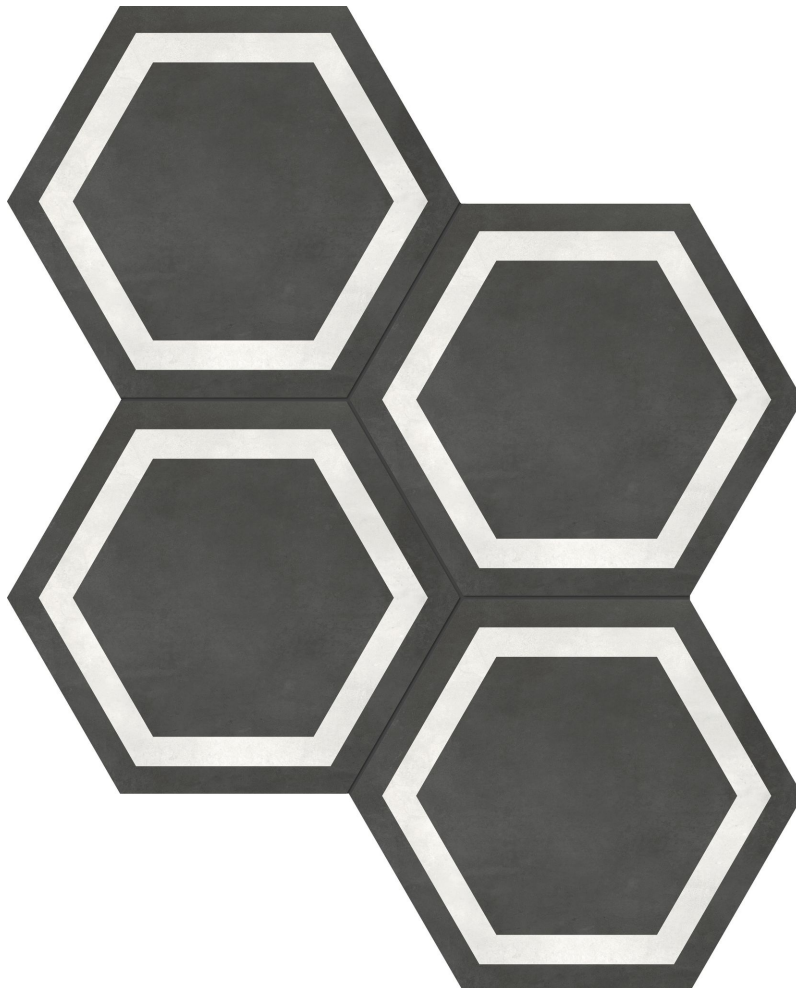

---

**PRODUCT**  
**FORM 7\\"/>Hexagon Frame Graphite**

---

7"x8" | Concrete

---

**TECHNICAL DATA**

CODE: AC4500-07490

NAME: Form 7" Hexagon Frame Graphite

SERIES: Form AC

SIZE: 7"x8"

FINISH: Matte

LOOK: Concrete

FROST RESISTANCE: Yes

NOTES: This product is special order and cannot be cancelled, returned, or refunded.

PEI: 4

SHADE VARIATION: V2/V3/V4

SUITABLE FOR: Indoor| Outdoor

TYPOLOGY: Pressed Glazed Porcelain

TYPE OF PIECE: Mosaic

USE: Floor and Wall

**PACKING**

Size	Product type	BOX			PALLET		
		pcs	sqft	lb	boxes	sqft	lb
7"x8"	Mosaic	10	46236				