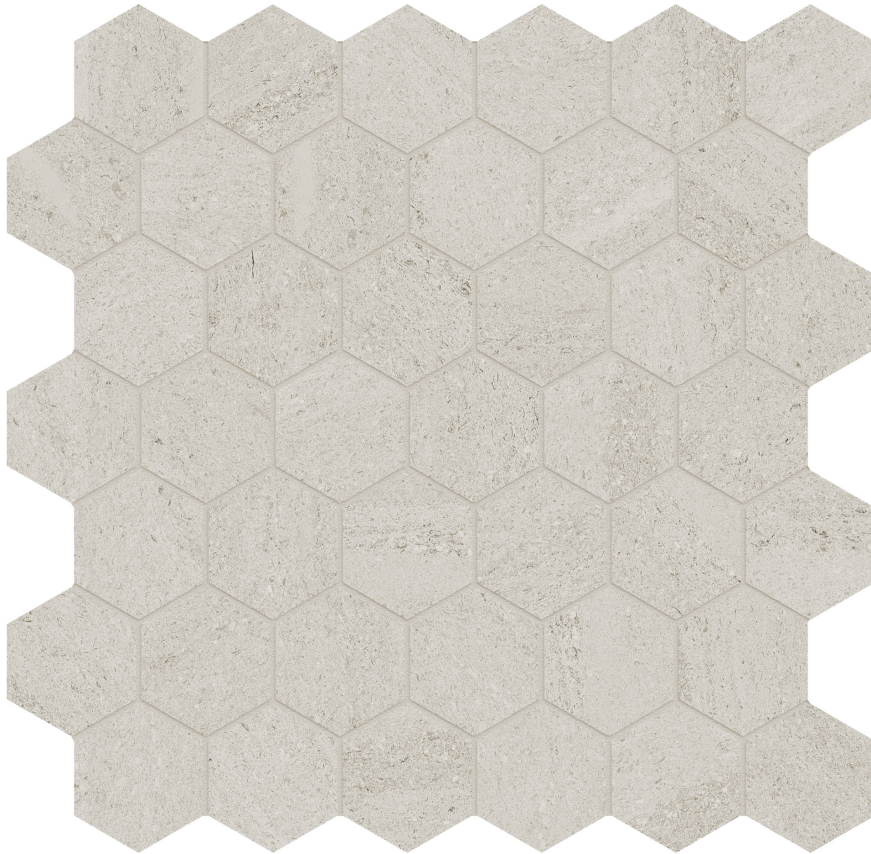

PRODUCT
LITHOFORM 2\" HEX VEINCUT DUNES

12"x12" | Stone Look

TECHNICAL DATA

CODE: AC8510-00350

NAME: Lithoform 2" Hex Veincut Dunes

SERIES: Lithoform

SIZE: 12"x12"

FINISH: Organic Matte

LOOK: Stone Look

NOTES: This product is special order and cannot be cancelled, returned, or refunded.

STYLE: Contemporary

SUITABLE FOR: Indoor| Outdoor

TYPOLOGY: Porcelain

TYPE OF PIECE: Mosaic

USE: Floor and Wall