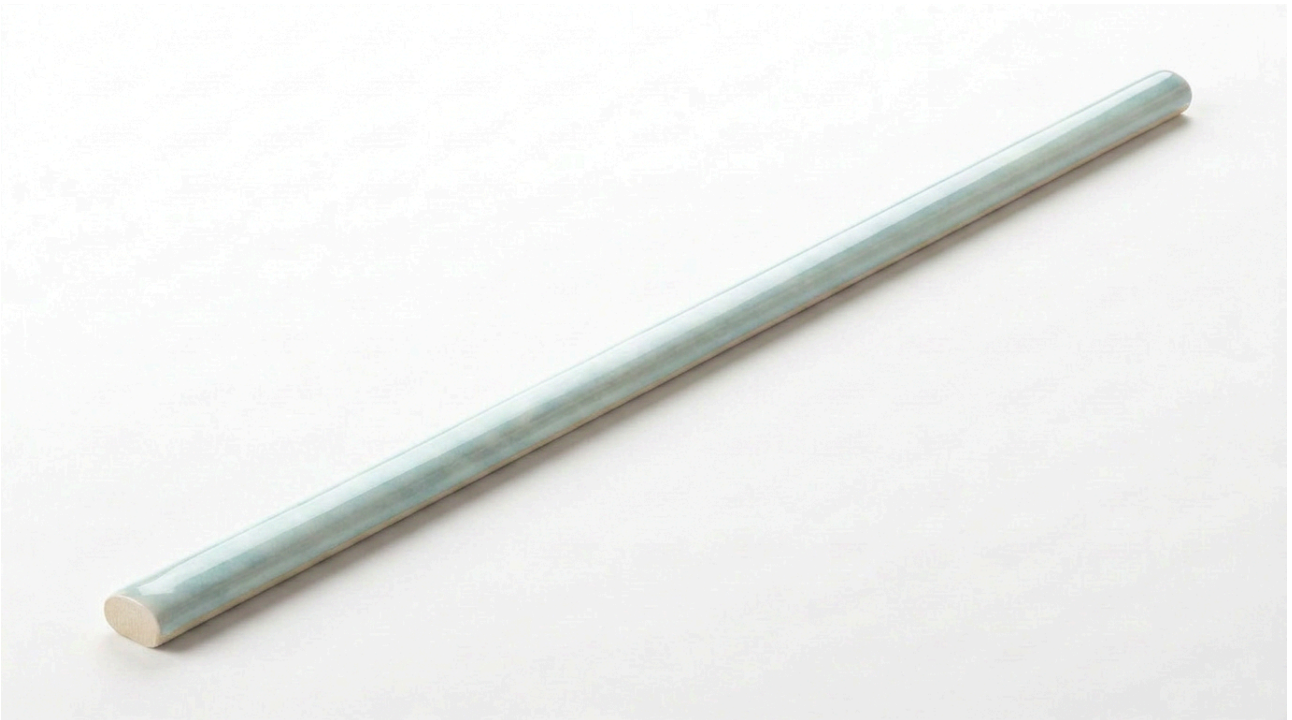

### MOROCCO MINT .39X9 TRIM

---

.39"x9" | Porcelain | Tile

**TECHNICAL DATA**

CODE: QUMO-MI-SB  
NAME: Morocco Mint .39x9 Trim  
SIZE: .39"x9"  
SERIES: Morocco  
FINISH: Gloss  
LOOK: Hand-crafted  
FAMILY: Tile  
FROST RESISTANCE: Yes  
PEI: 4  
SUITABLE FOR: Indoor| Outdoor| Pool| Backsplash| Shower  
TYPOLOGY: Porcelain  
TYPE OF PIECE: Trim  
USE: Floor and Wall