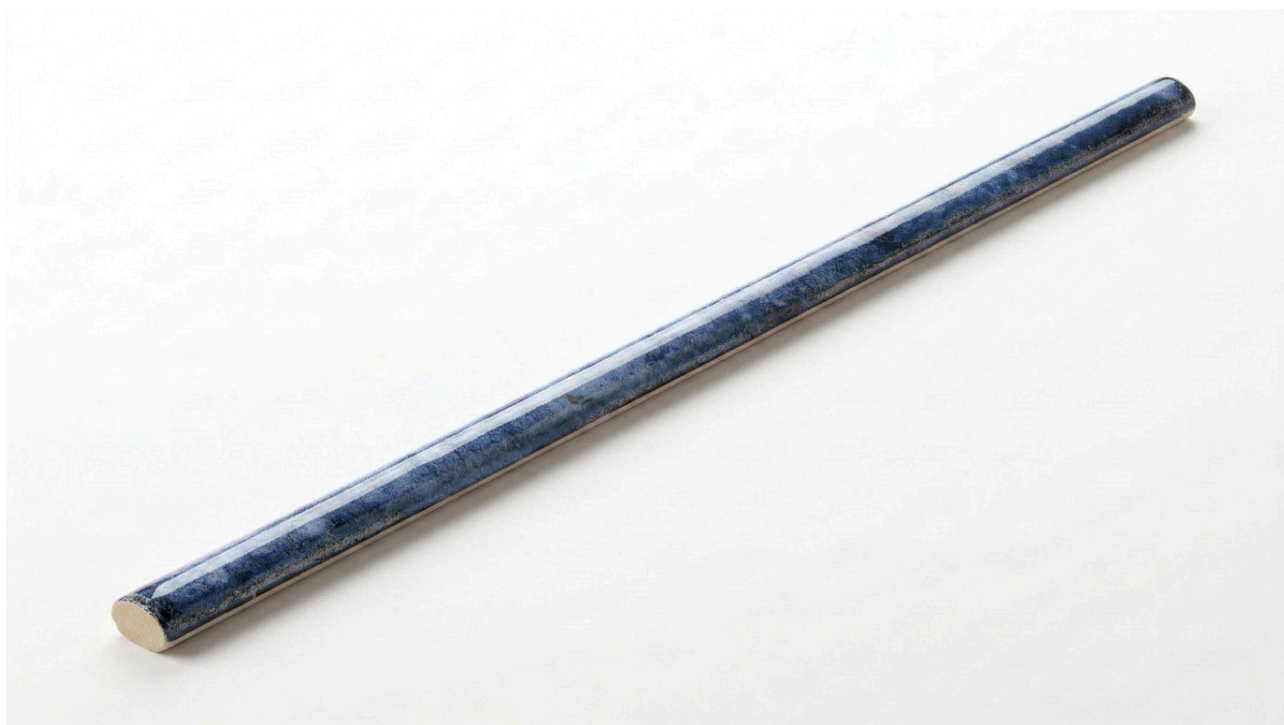

REVERE TILE

COMPANY

PRODUCT

JAMAICA BLUE .39X9 TRIM

.39"x9" | Porcelain | Tile

TECHNICAL DATA

CODE: QUJA-BL-SB
NAME: Jamaica Blue .39x9 Trim
SIZE: .39"x9"
SERIES: Jamaica
FINISH: Gloss
LOOK: Hand-crafted
FAMILY: Tile
FROST RESISTANCE: Yes
PEI: 4
SUITABLE FOR: Indoor| Outdoor| Pool| Backsplash| Shower
TYPOLOGY: Porcelain
TYPE OF PIECE: Trim
USE: Floor and Wall