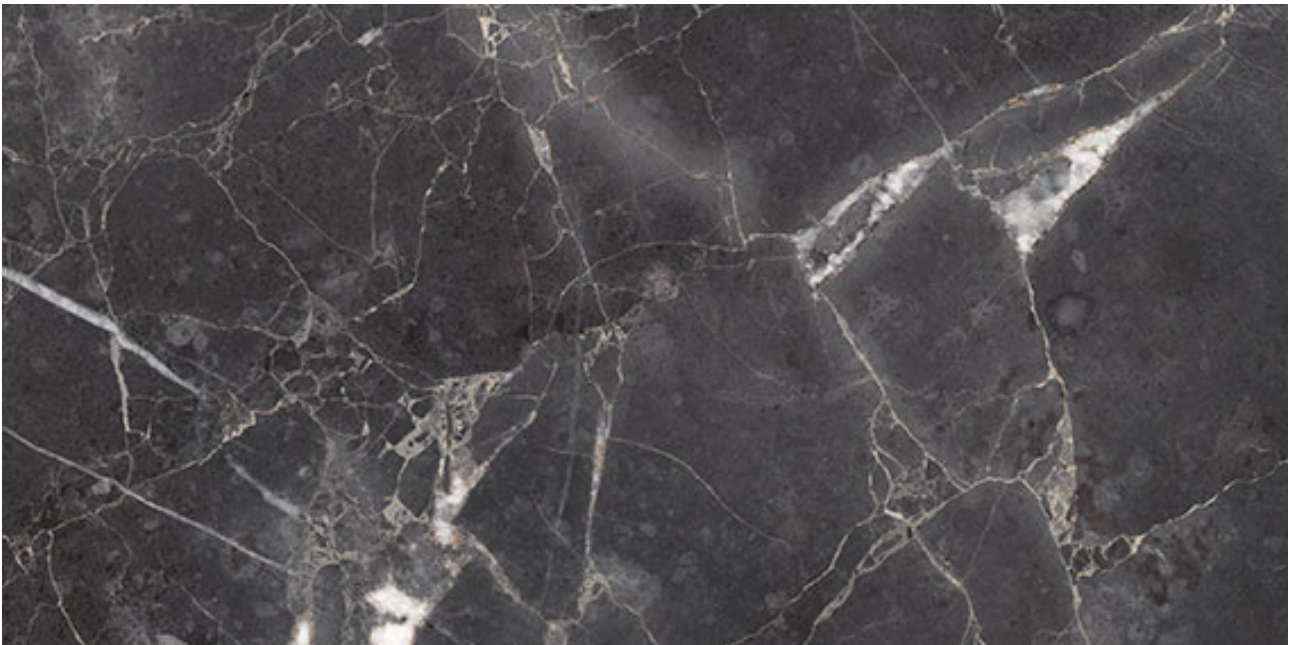

REVERE TILE

COMPANY

PRODUCT

ROYAL STONWORKS 12X24 TUSCAN FORGE VEIN HONED

12"x24" | Porcelain | Tile

TECHNICAL DATA

CODE: QUSW-TF-5H

NAME: Royal Stoneworks 12X24 Tuscan Forge Vein Honed

SIZE: 12"x24"

SERIES: Royal Stoneworks

FINISH: Honed

LOOK: Stone Look

EDGE: Rectified

FAMILY: Tile

FROST RESISTANCE: Yes

SHADE VARIATION: V3