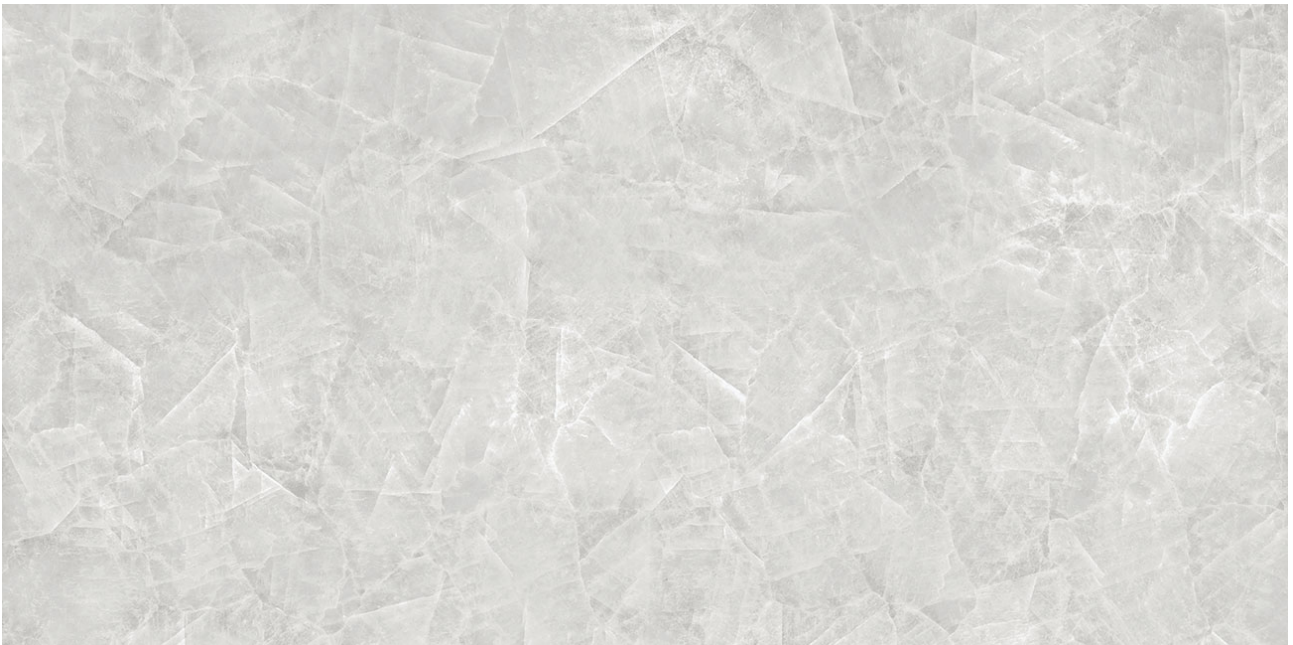

REVERE TILE

COMPANY

PRODUCT

ROYAL STONWORKS 63X126 CRYSTAL LUXE HONED

63"x126" | Sintered Slab | Tile

TECHNICAL DATA

CODE: QUSW-CL-1H
NAME: Royal Stoneworks 63X126 Crystal Luxe Honed
SIZE: 63"x126"
SERIES: Royal Stoneworks
FINISH: Honed
LOOK: Stone Look
EDGE: Rectified
FAMILY: Tile
FROST RESISTANCE: Yes
SHADE VARIATION: V2
SUITABLE FOR: Indoor|Shower
TYPOLOGY: Sintered Slab
TYPE OF PIECE: Field Tile
USE: Floor and Wall