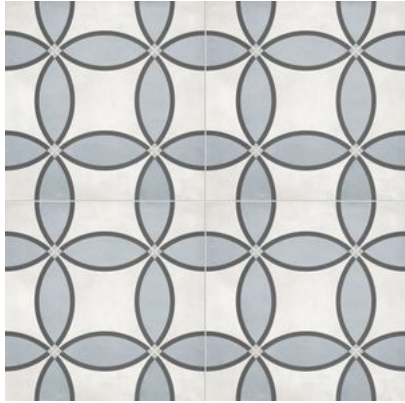

PRODUCTS

Form 8x8 Tide Zenith
8"x8" | Pressed Glazed Porcelain