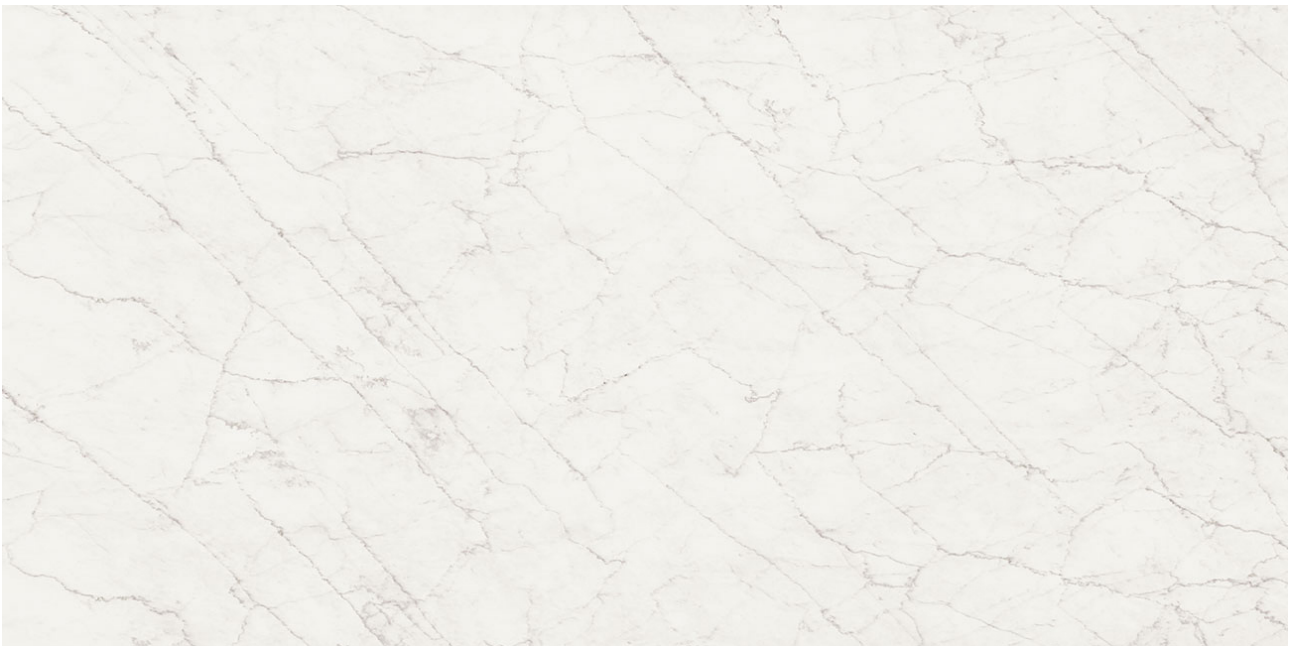

REVERE TILE

COMPANY

PRODUCT

ROYAL STONWORKS 63X126 CLOUDSTONE WHITE

POLISHED

63"x126" | Sintered Slab | Tile

TECHNICAL DATA

CODE: QUSW-CW-1P
NAME: Royal Stoneworks 63X126 Cloudstone White Polished
SIZE: 63"x126"
SERIES: Royal Stoneworks
FINISH: Polished
LOOK: Stone Look
EDGE: Rectified
FAMILY: Tile
FROST RESISTANCE: Yes
SUITABLE FOR: Indoor|Shower
TYPOLOGY: Sintered Slab
TYPE OF PIECE: Field Tile
USE: Floor and Wall