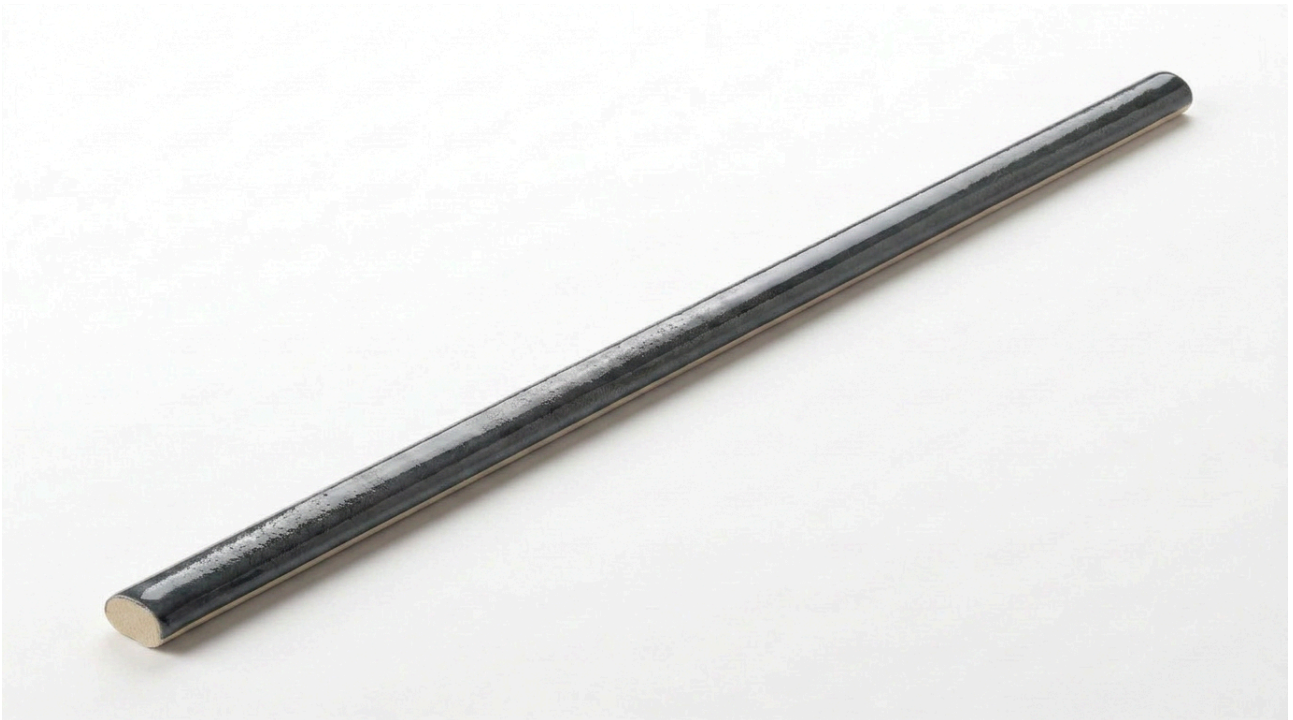

REVERE TILE

COMPANY

PRODUCT

ARUBA COAL GLOSS .39X9 TRIM

.39"x9" | Porcelain | Tile

TECHNICAL DATA

CODE: QUAU-CO-SBG
NAME: Aruba Coal Gloss .39x9 Trim
SIZE: .39"x9"
SERIES: Aruba
FINISH: Gloss
LOOK: Subway Tile
FAMILY: Tile
FROST RESISTANCE: Yes
PEI: 4
SUITABLE FOR: Indoor| Outdoor| Pool| Backsplash| Shower
TYPOLOGY: Porcelain
TYPE OF PIECE: Trim
USE: Floor and Wall