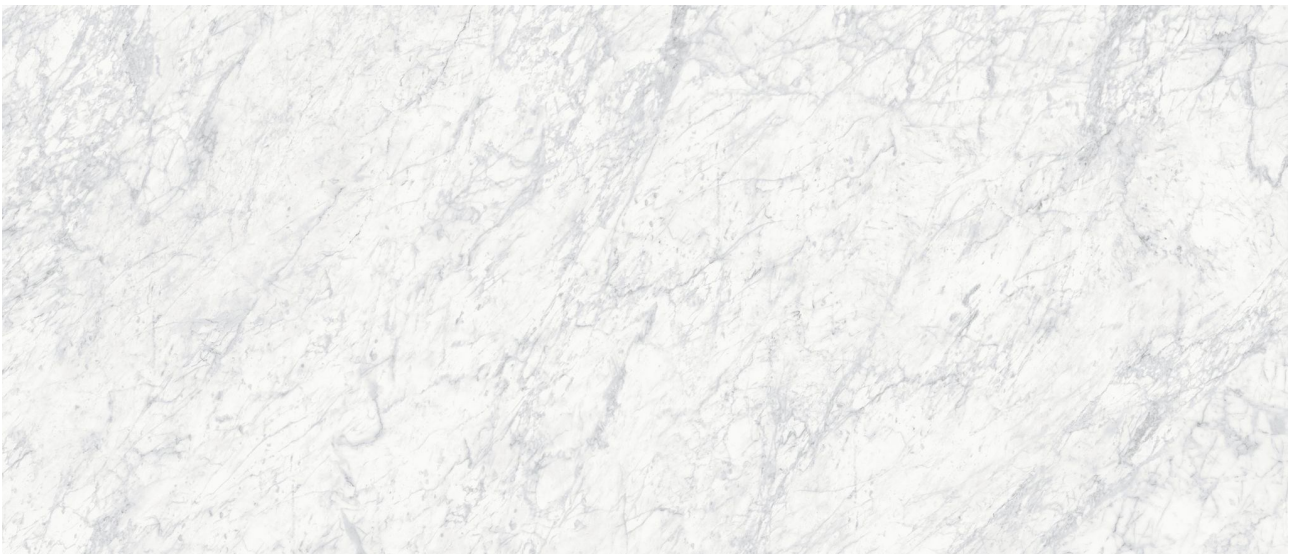

REVERE TILE

COMPANY

PRODUCT

ROYAL STONWORKS 48X110 OLD WORLD BIANCO POLISHED

48"x110" | Sintered Slab | Tile

TECHNICAL DATA

CODE: QUSW-OW-2P
NAME: Royal Stoneworks 48X110 Old World Bianco Polished
SIZE: 48"x110"
SERIES: Royal Stoneworks
FINISH: Polished
LOOK: Stone Look
EDGE: Rectified
FAMILY: Tile
FROST RESISTANCE: Yes
SHADE VARIATION: V3
SUITABLE FOR: Indoor|Shower
TYPOLOGY: Sintered Slab
TYPE OF PIECE: Field Tile
USE: Floor and Wall