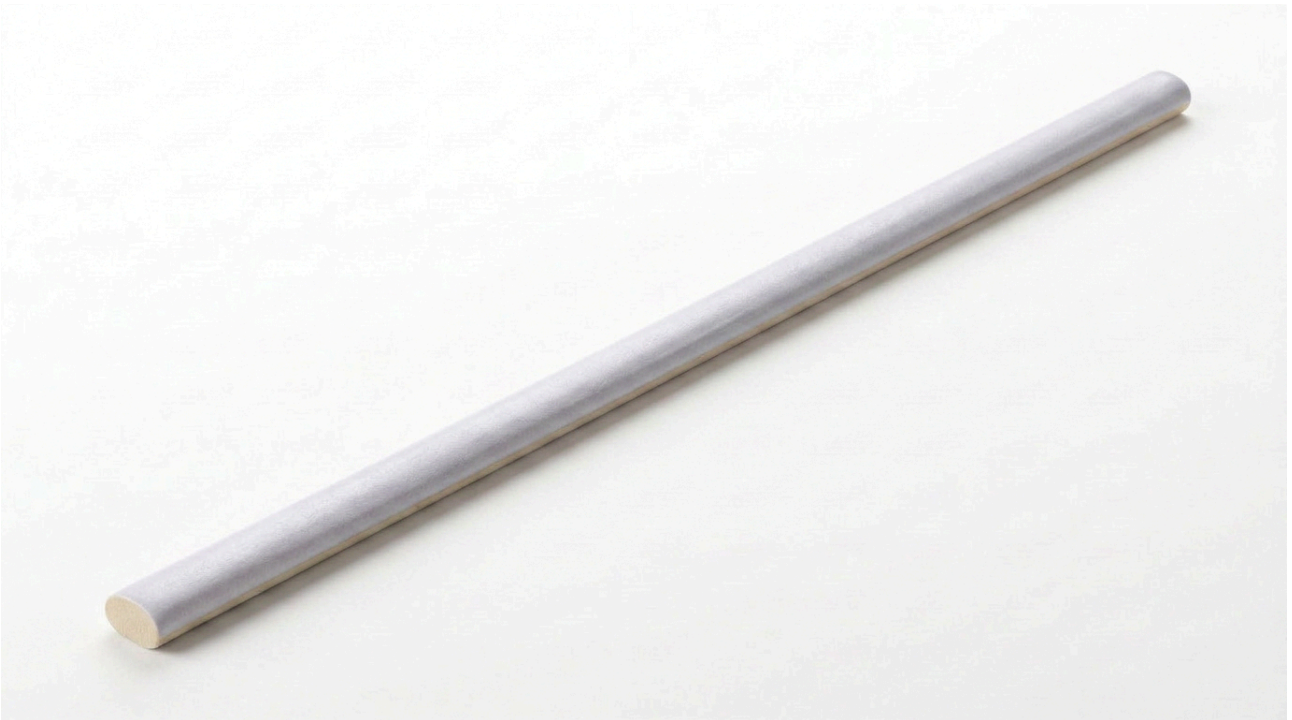

#### ARUBA LAVENDER MATT .39X9 TRIM

---

.39"x9" | Porcelain | Tile

**TECHNICAL DATA**

CODE: QUAU-LA-SBM  
NAME: Aruba Lavender Matt .39x9 Trim  
SIZE: .39"x9"  
SERIES: Aruba  
FINISH: Matt  
LOOK: Subway Tile  
FAMILY: Tile  
FROST RESISTANCE: Yes  
PEI: 4  
SUITABLE FOR: Indoor| Outdoor| Pool| Backsplash| Shower  
TYPOLOGY: Porcelain  
TYPE OF PIECE: Trim  
USE: Floor and Wall