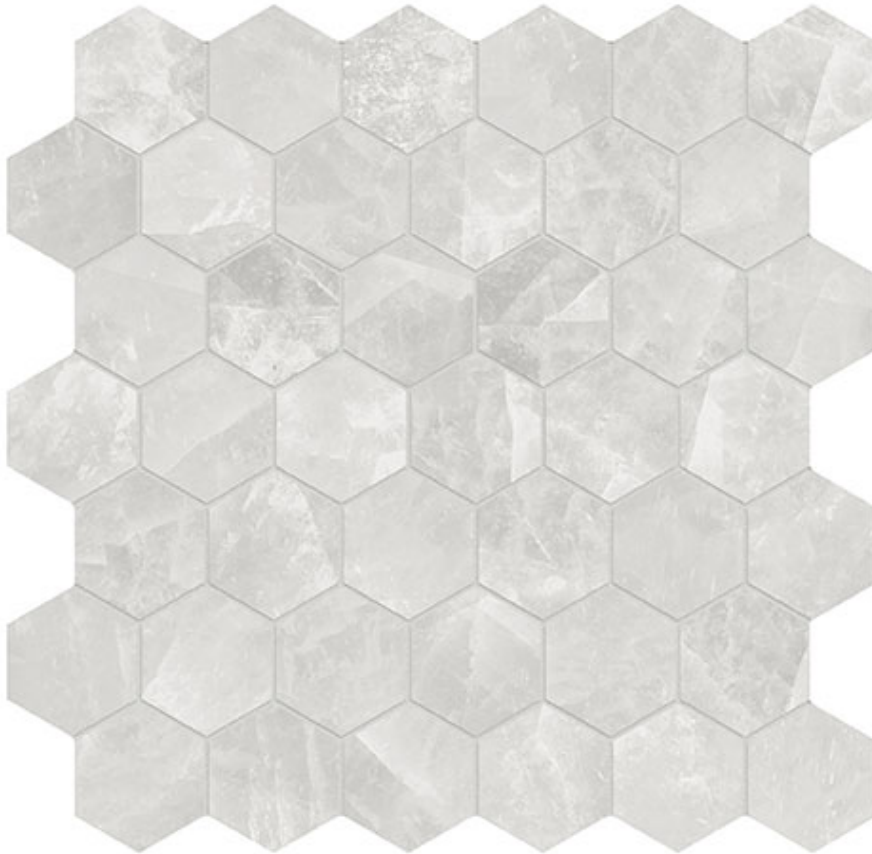

# REVERE TILE

### ROYAL STONWORKS 2\" CRYSTAL LUXE HEX

---

12"x12" | Porcelain | Tile

**TECHNICAL DATA**

CODE: QUSW-CL-HX  
NAME: Royal Stoneworks 2" Crystal Luxe Hex  
SIZE: 12"x12"  
SERIES: Royal Stoneworks  
FINISH: Honed  
LOOK: Stone Look  
FAMILY: Tile  
MOSAIC TYPE: 2"x2"  
SHADE VARIATION: V2  
SUITABLE FOR: Indoor|Shower  
TYPOLOGY: Porcelain  
TYPE OF PIECE: Mosaic  
USE: Floor and Wall