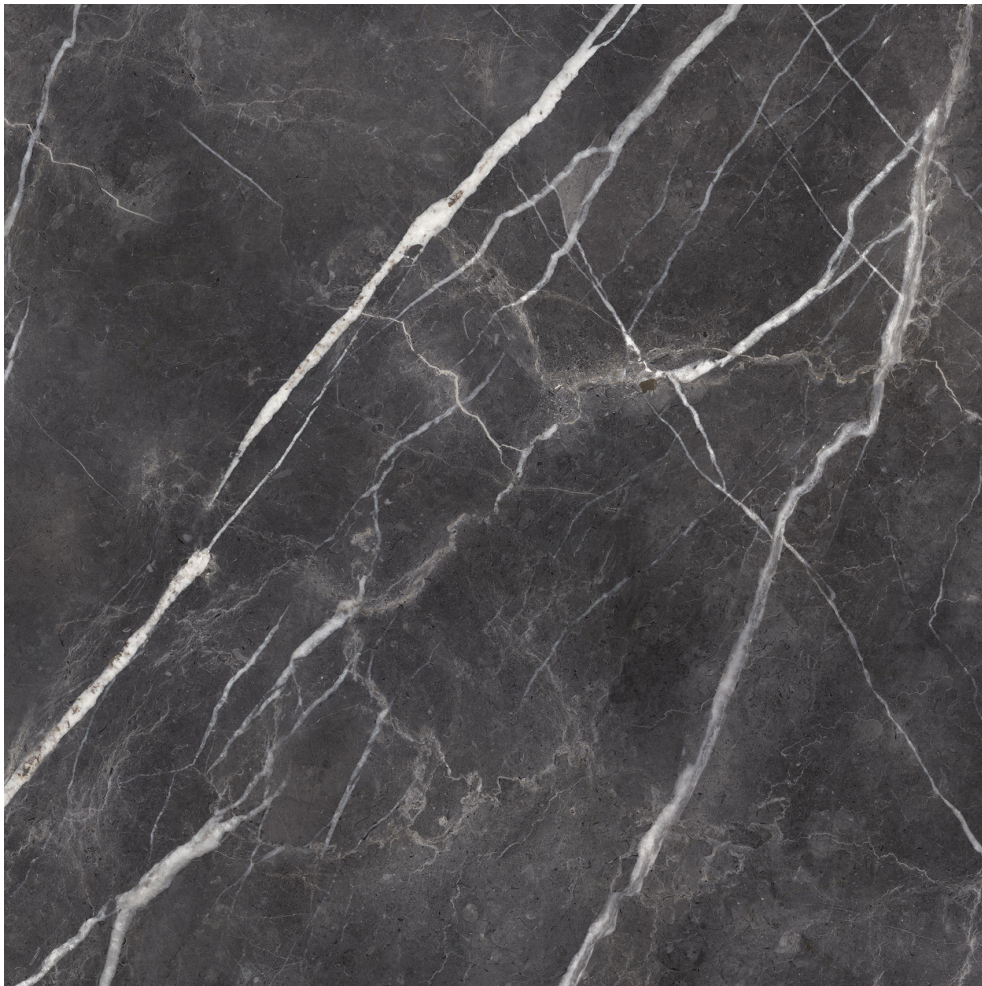

REVERE TILE

COMPANY

PRODUCT

ROYAL STONEWORKS 48X48 TUSCAN FORGE VEIN HONED

48"x48" | Porcelain | Tile

TECHNICAL DATA

CODE: QUSW-TF-3H
NAME: Royal Stoneworks 48X48 Tuscan Forge Vein Honed
SIZE: 48"x48"
SERIES: Royal Stoneworks
FINISH: Honed
LOOK: Stone Look
EDGE: Rectified
FAMILY: Tile
FROST RESISTANCE: Yes
SHADE VARIATION: V3
SUITABLE FOR: Indoor|Shower
TYPOLOGY: Porcelain
TYPE OF PIECE: Field Tile
USE: Floor and Wall