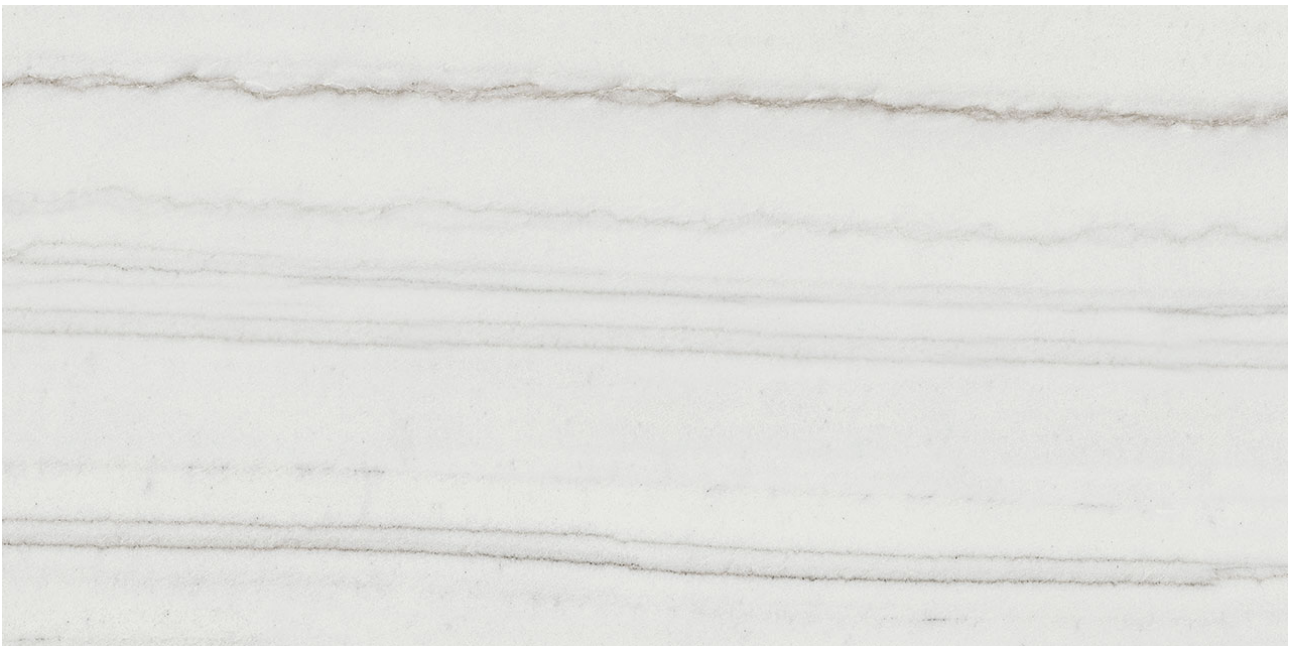

REVERE TILE

COMPANY

PRODUCT

ROYAL STONEWORKS 12X24 TUSCAN WHITE VEIN

POLISHED

12"x24" | Porcelain | Tile

TECHNICAL DATA

CODE: QUSW-TW-5P
NAME: Royal Stoneworks 12X24 Tuscan White Vein Polished
SIZE: 12"x24"
SERIES: Royal Stoneworks
FINISH: Polished
LOOK: Stone Look
EDGE: Rectified
FAMILY: Tile
FROST RESISTANCE: Yes
SUITABLE FOR: Indoor|Shower
TYPOLOGY: Porcelain
TYPE OF PIECE: Field Tile
USE: Floor and Wall