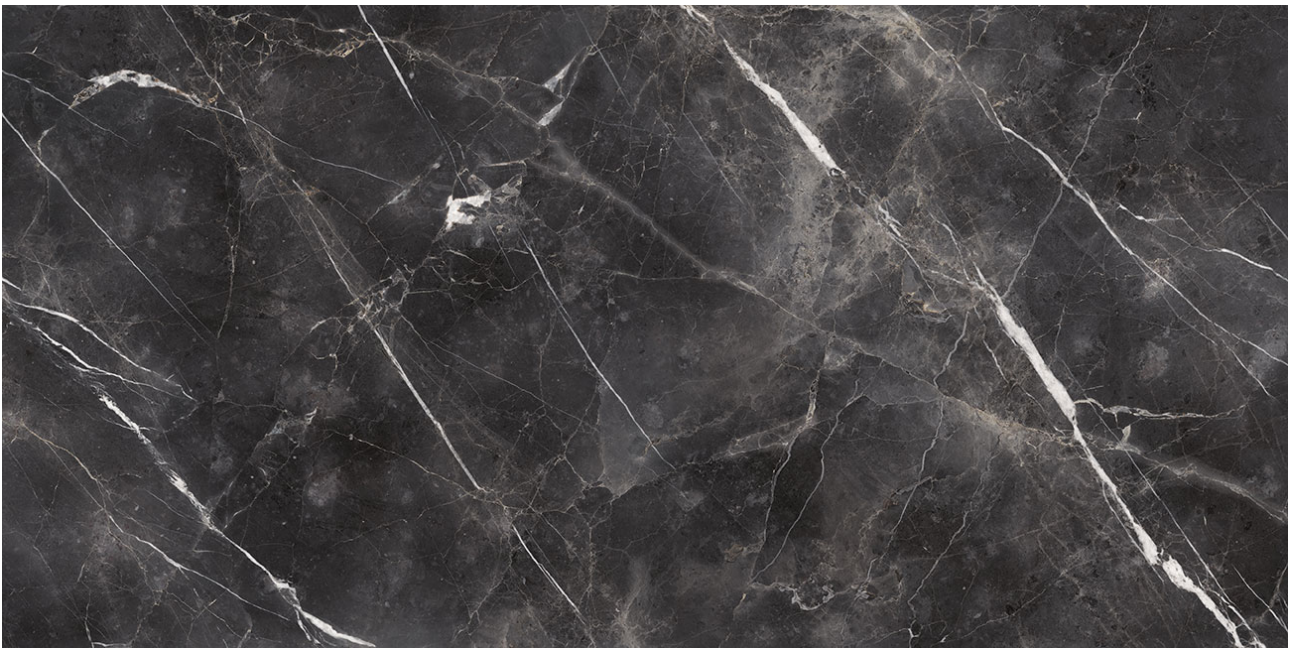

### POLISHED

---

63"x126" | Sintered Slab | Tile

**TECHNICAL DATA**

CODE: QUSW-TF-1P  
NAME: Royal Stoneworks 63X126 Tuscan Forge Vein Polished  
SIZE: 63"x126"  
SERIES: Royal Stoneworks  
FINISH: Polished  
LOOK: Stone Look  
EDGE: Rectified  
FAMILY: Tile  
FROST RESISTANCE: Yes  
SHADE VARIATION: V3  
SUITABLE FOR: Indoor|Shower  
TYPOLOGY: Sintered Slab  
TYPE OF PIECE: Field Tile  
USE: Floor and Wall