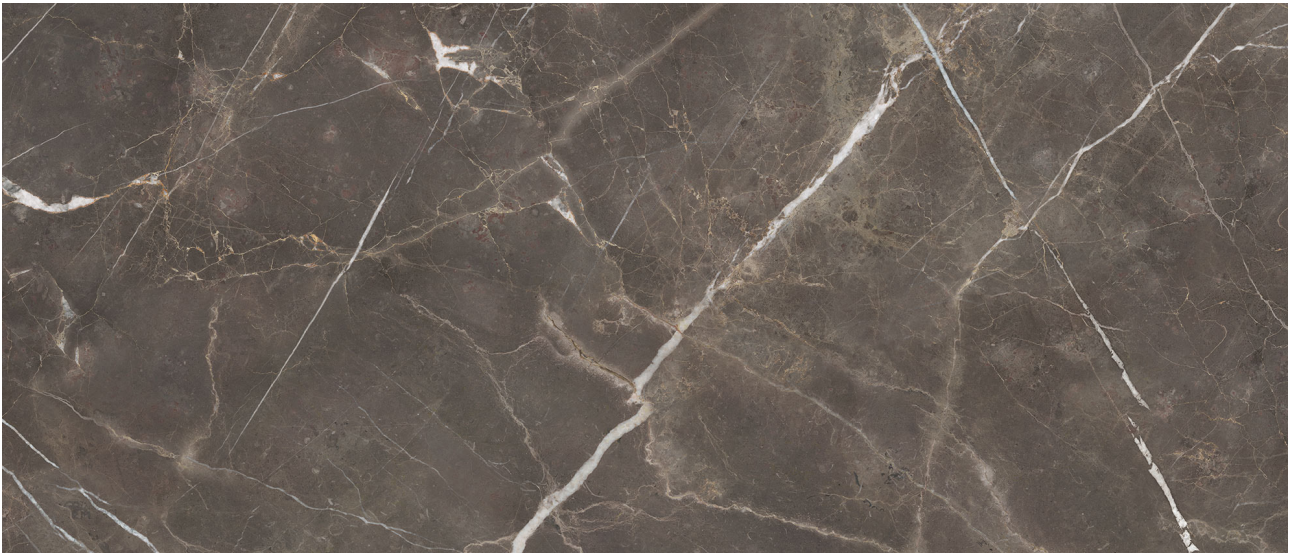

REVERE TILE

COMPANY

PRODUCT

ROYAL STONWORKS 48X110 REGAL BROWN MARBLE

HONED

48"x110" | Sintered Slab | Tile

TECHNICAL DATA

CODE: QUSW-RM-2H
NAME: Royal Stoneworks 48X110 Regal Brown Marble Honed
SIZE: 48"x110"
SERIES: Royal Stoneworks
FINISH: Honed
LOOK: Stone Look
EDGE: Rectified
FAMILY: Tile
FROST RESISTANCE: Yes
SHADE VARIATION: V3
SUITABLE FOR: Indoor|Shower
TYPOLOGY: Sintered Slab
TYPE OF PIECE: Field Tile
USE: Floor and Wall