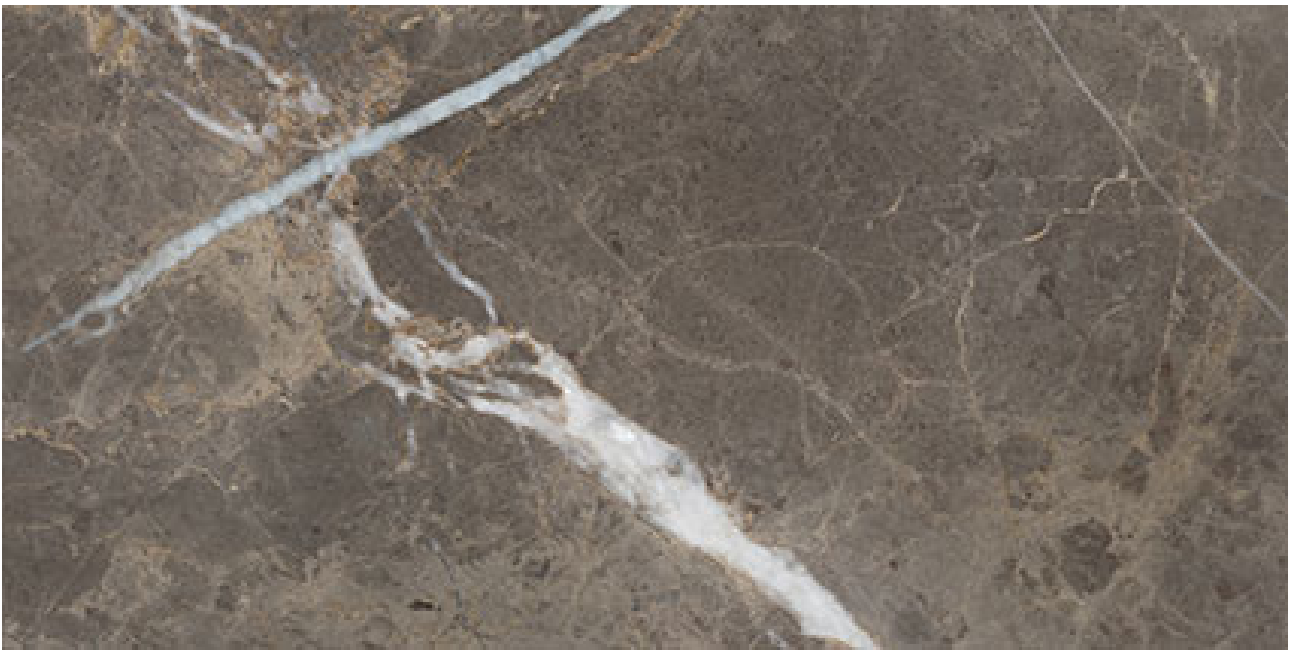

REVERE TILE

COMPANY

PRODUCT

ROYAL STONEWORKS 12X24 REGAL BROWN MARBLE

POLISHED

12"x24" | Porcelain | Tile

TECHNICAL DATA

CODE: QUSW-RM-5P
NAME: Royal Stoneworks 12X24 Regal Brown Marble Polished
SIZE: 12"x24"
SERIES: Royal Stoneworks
FINISH: Polished
LOOK: Stone Look
EDGE: Rectified
FAMILY: Tile
FROST RESISTANCE: Yes
SHADE VARIATION: V3
SUITABLE FOR: Indoor|Shower
TYPOLOGY: Porcelain
TYPE OF PIECE: Field Tile
USE: Floor and Wall