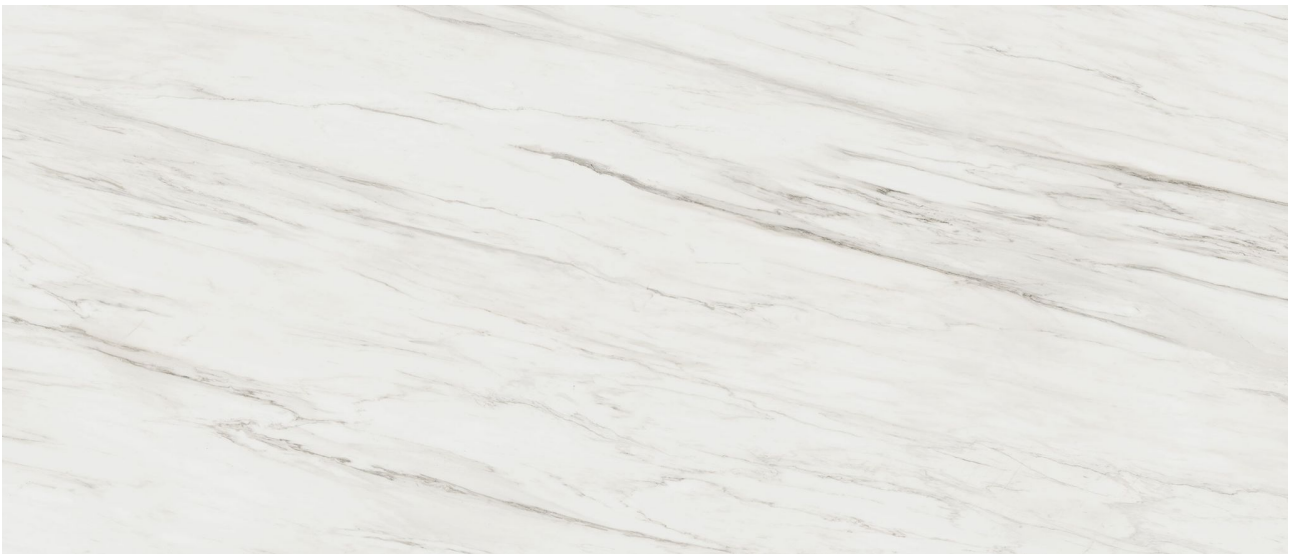

REVERE TILE

COMPANY

PRODUCT

ROYAL STONWORKS 48X110 ITALIAN CREAM VEIN

POLISHED

48"x110" | Sintered Slab | Tile

TECHNICAL DATA

CODE: QUSW-IC-2P
NAME: Royal Stoneworks 48X110 Italian Cream Vein Polished
SIZE: 48"x110"
SERIES: Royal Stoneworks
FINISH: Polished
LOOK: Stone Look
EDGE: Rectified
FAMILY: Tile
FROST RESISTANCE: Yes
SUITABLE FOR: Indoor|Shower
TYPOLOGY: Sintered Slab
TYPE OF PIECE: Field Tile
USE: Floor and Wall