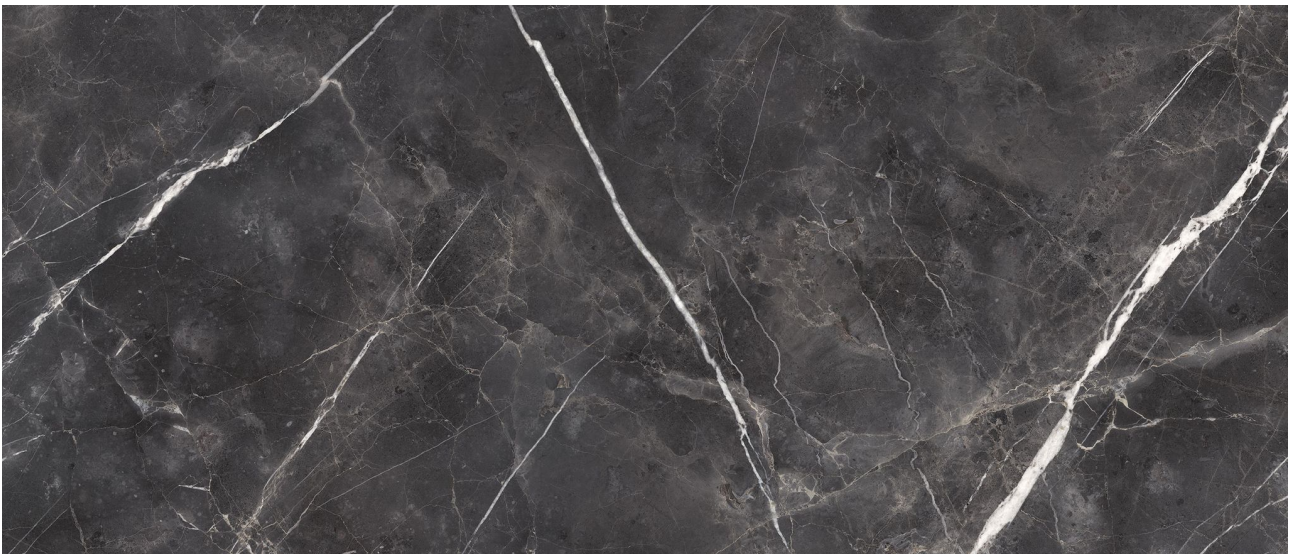

REVERE TILE

COMPANY

PRODUCT

ROYAL STONWORKS 48X110 TUSCAN FORGE VEIN HONED

48"x110" | Sintered Slab | Tile

TECHNICAL DATA

CODE: QUSW-TF-2H
NAME: Royal Stoneworks 48X110 Tuscan Forge Vein Honed
SIZE: 48"x110"
SERIES: Royal Stoneworks
FINISH: Honed
LOOK: Stone Look
EDGE: Rectified
FAMILY: Tile
FROST RESISTANCE: Yes
SHADE VARIATION: V3
SUITABLE FOR: Indoor|Shower
TYPOLOGY: Sintered Slab
TYPE OF PIECE: Field Tile
USE: Floor and Wall