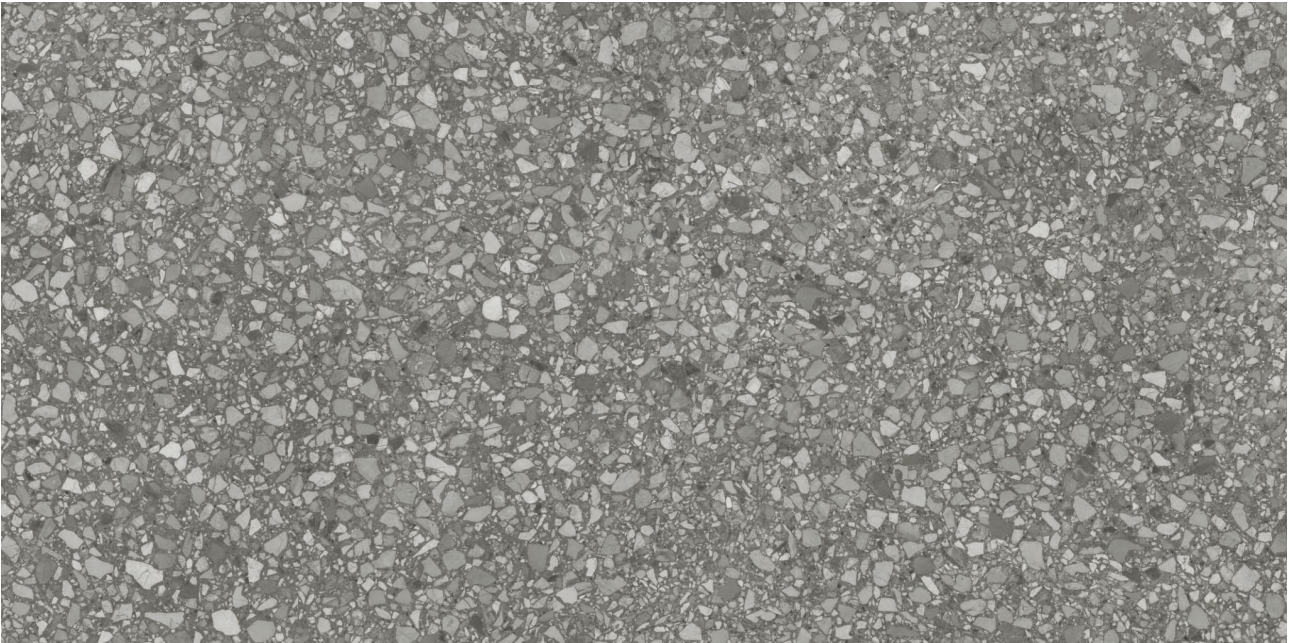

### STATION 12X24 SHADOW

---

12"x24" | Color Body Porcelain | Tile

**TECHNICAL DATA**

CODE: AC4500-07960

NAME: Station 12x24 Shadow

SIZE: 12"x24"

SERIES: Station