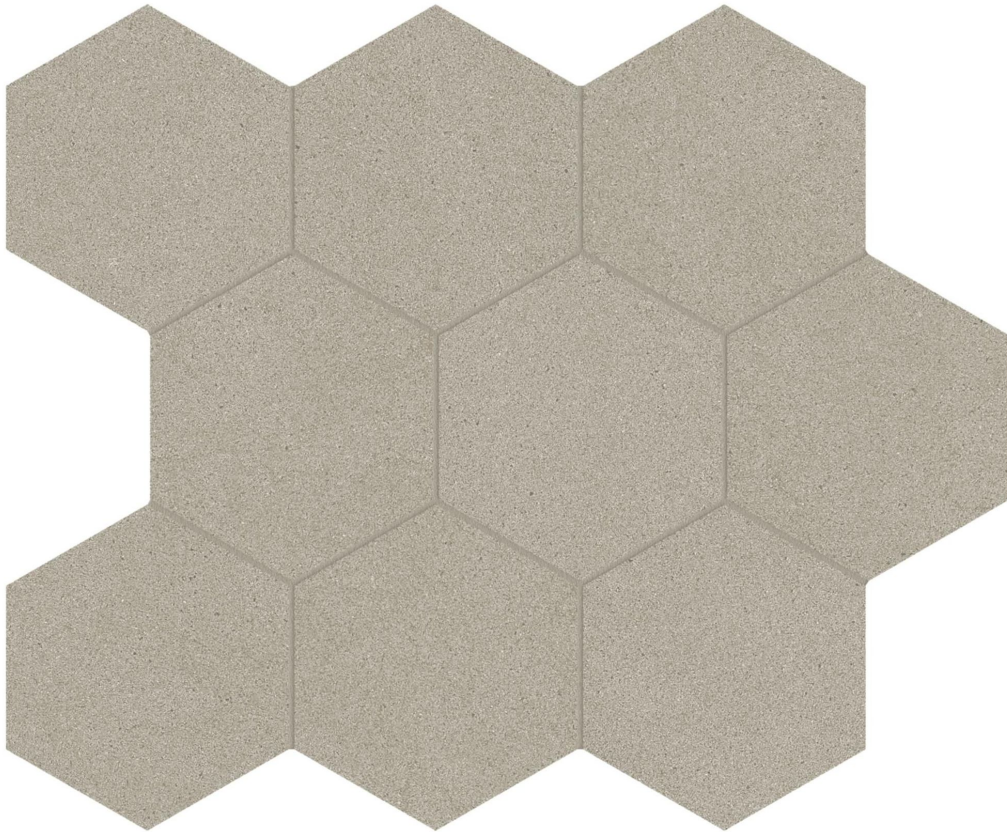

REVERE TILE

COMPANY

PRODUCT

SERENA 4\ " HEX VALLEY

10.5"x12" | Porcelain | Tile

TECHNICAL DATA

CODE: AC8510-00300

NAME: Serena 4" Hex Valley

SIZE: 10.5"x12"

SERIES: Serena

FINISH: Organic Matte

LOOK: Stone Look

EDGE: Rectified

FAMILY: Tile

SUITABLE FOR: Indoor| Outdoor

TYPOLOGY: Porcelain

TYPE OF PIECE: Mosaic

USE: Floor and Wall

NOTES: This product is special order and cannot be cancelled, returned, or refunded.

PACKING

Size	Product type	BOX			PALLET		
		pcs	sqft	lb	boxes	sqft	lb
10.5"x12"	Mosaic	10	7.86		45		