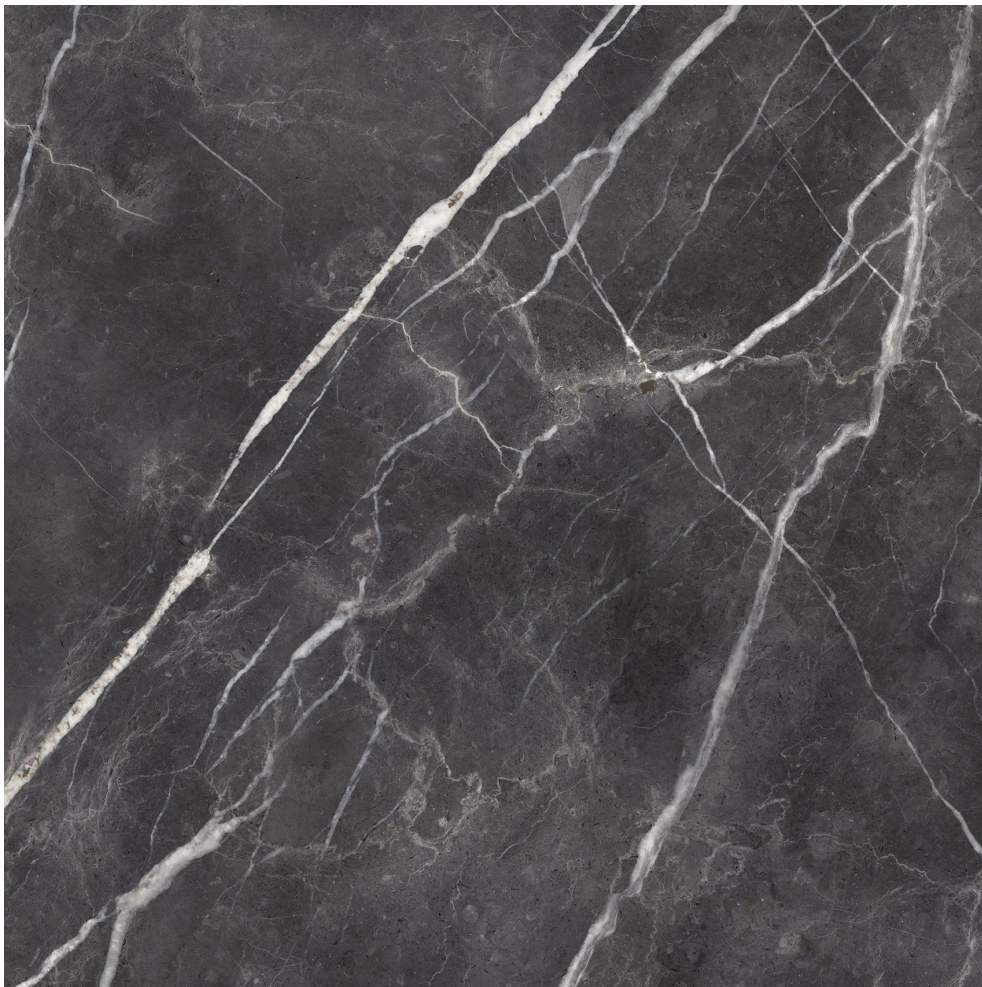

REVERE TILE

COMPANY

PRODUCT

ROYAL STONWORKS 48X48 TUSCAN FORGE VEIN

POLISHED

48"x48" | Porcelain | Tile

TECHNICAL DATA

CODE: QUSW-TF-3P
NAME: Royal Stoneworks 48X48 Tuscan Forge Vein Polished
SIZE: 48"x48"
SERIES: Royal Stoneworks
FINISH: Polished
LOOK: Stone Look
EDGE: Rectified
FAMILY: Tile
FROST RESISTANCE: Yes
SHADE VARIATION: V3
SUITABLE FOR: Indoor|Shower
TYPOLOGY: Porcelain
TYPE OF PIECE: Field Tile
USE: Floor and Wall