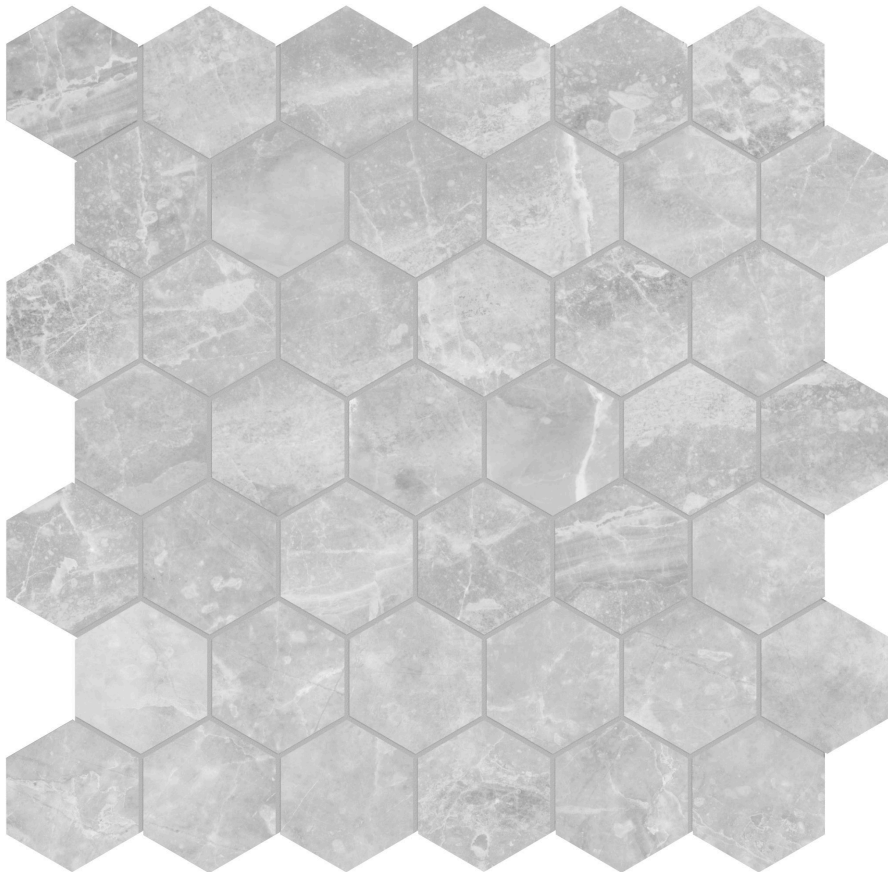

REVERE TILE

COMPANY

PRODUCT

PLATA PERLA GRIGIA 2 HEXAGON POLISHED

12"x12" | Glazed Porcelain | Tile

TECHNICAL DATA

CODE: AC4501-04130

NAME: Plata Perla Grigia 2 Hexagon Polished

SIZE: 12"x12"

SERIES: Plata

FINISH: Polished

LOOK: Marble Look

BREAKING STRENGTH: $\geq 380 \geq 1600$

CHEMICAL RESISTANCE: CLASS A

DCOF: < 0.42

FAMILY: Tile

FROST RESISTANCE: Yes

PEI: 4

SHADE VARIATION: V2

SUITABLE FOR: Indoor| Outdoor

TPOLOGY: Glazed Porcelain

THICKNESS: 8.5mm

TYPE OF PIECE: Mosaic

USE: Floor and Wall