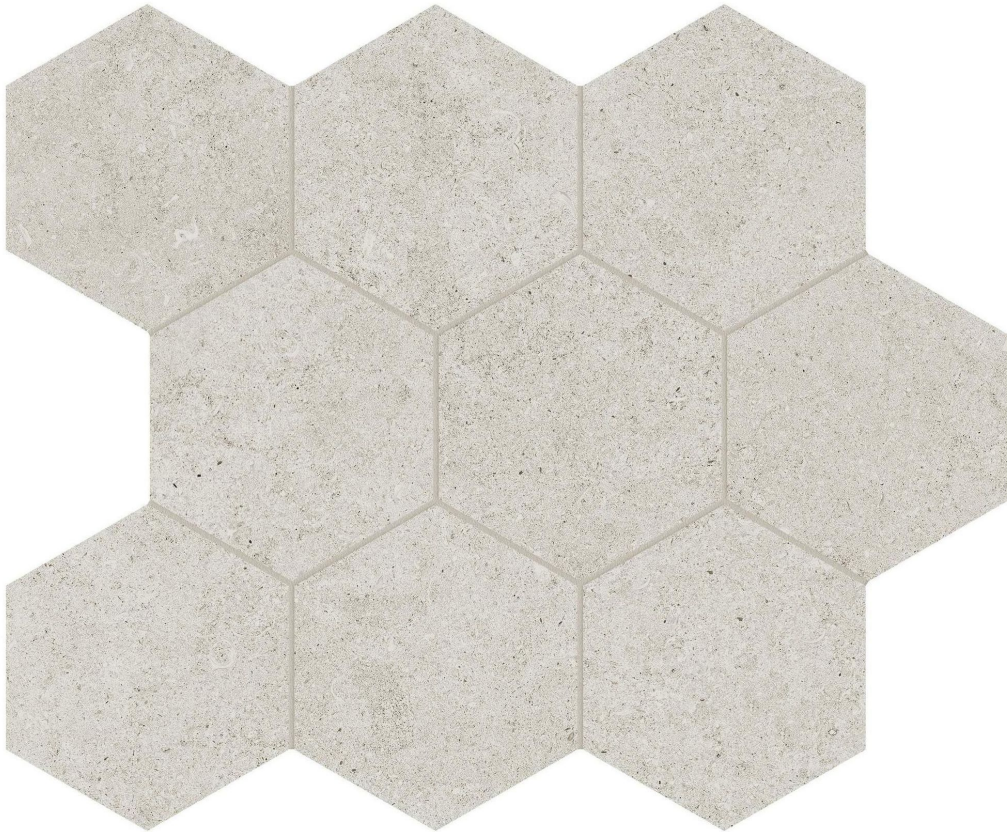

REVERE TILE

COMPANY

PRODUCT

LITHOFORM 4\'' HEX CROSSCUT DUNES

10.5"x12" | Porcelain | Tile

TECHNICAL DATA

CODE: AC8510-00310

NAME: Lithoform 4" Hex Crosscut Dunes

SIZE: 10.5"x12"

SERIES: Lithoform

FINISH: Organic Matte

LOOK: Stone Look

EDGE: Rectified

FAMILY: Tile

SUITABLE FOR: Indoor| Outdoor

TYPOLOGY: Porcelain

TYPE OF PIECE: Mosaic

USE: Floor and Wall

NOTES: This product is special order and cannot be cancelled, returned, or refunded.

PACKING

Size	Product type	BOX			PALLET		
		pcs	sqft	lb	boxes	sqft	lb
10.5"x12"	Mosaic	10	7.86		45		