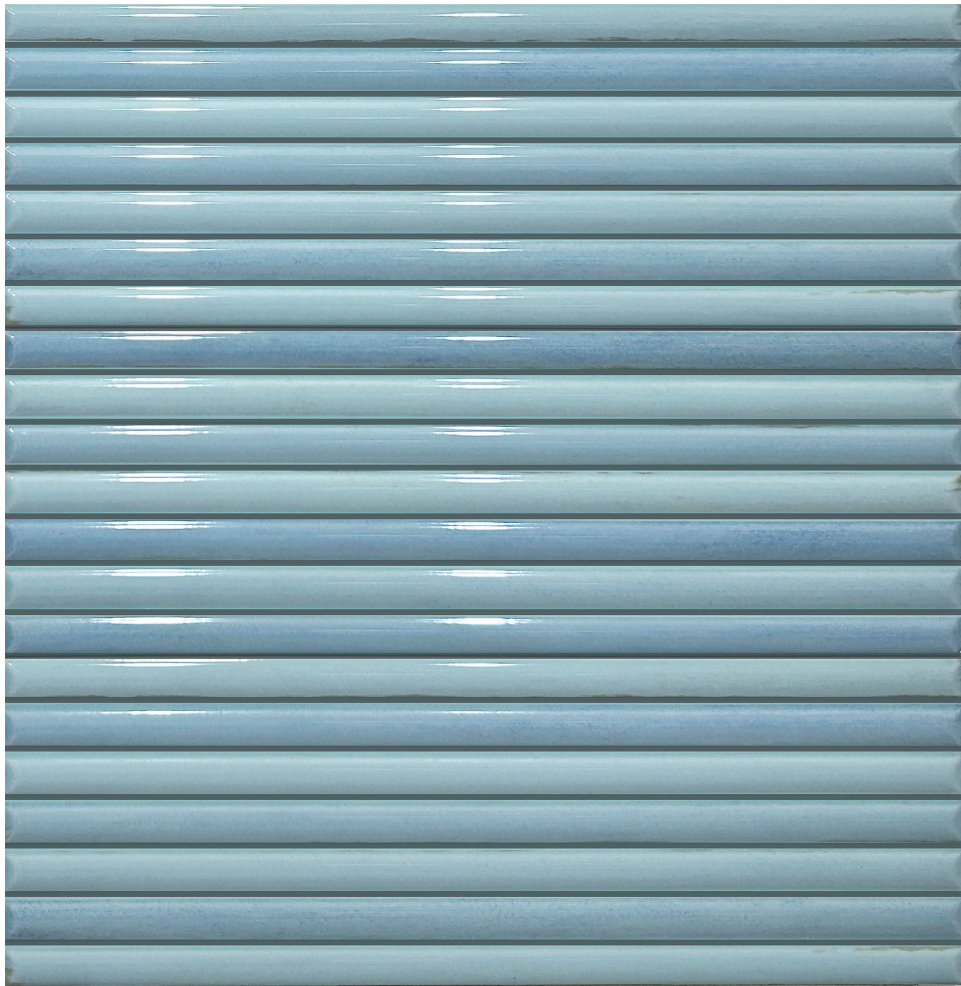

REVERE TILE

COMPANY

PRODUCT

SAUSALITO 5X13 SKY

5"x13" | Glazed Ceramic | Tile

ROOM SCENES

TECHNICAL DATA

CODE: QUSL-SK-W1
NAME: Sausalito 5X13 Sky
SIZE: 5"x13"
SERIES: Sausalito
FINISH: Gloss
LOOK: Relieves
FAMILY: Tile
SUITABLE FOR: Indoor|Shower
TYPOLOGY: Glazed Ceramic
TYPE OF PIECE: Field Tile
USE: Wall only