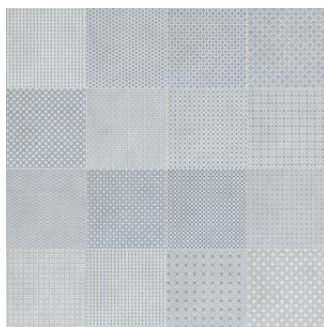

Tapestri 8.5 Cashmere Hexagon
8.5"x10" | Pressed Glazed Porcelain

Tapestri 8.5 Denim Blend Hexagon
8.5"x10" | Pressed Glazed Porcelain

Tapestri 8.5 Grey Denim Hexagon
8.5"x10" | Pressed Glazed Porcelain

Tapestri 8.5 Silk Blend Hexagon
8.5"x10" | Pressed Glazed Porcelain

Tapestri 8.5 Silk Hexagon
8.5"x10" | Pressed Glazed Porcelain

Tapestri 8.5 Wool Blend Hexagon
8.5"x10" | Pressed Glazed Porcelain

Tapestri 8.5 Wool Hexagon
8.5"x10" | Pressed Glazed Porcelain

Tapestri 8x8 Cashmere Blend
8"x8" | Pressed Glazed Porcelain

Tapestri 8x8 Denim Blend
8"x8" | Pressed Glazed Porcelain

Tapestri 8x8 Silk Blend
8"x8" | Pressed Glazed Porcelain

Tapestri 8x8 Wool Blend
8"x8" | Pressed Glazed Porcelain