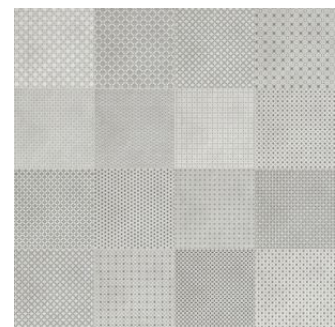

Tapestri 8.5 Cashmere Hexagon
8.5"x10" | Pressed Glazed Porcelain

Tapestri 8.5 Denim Blend Hexagon
8.5"x10" | Pressed Glazed Porcelain

Tapestri 8.5 Grey Denim Hexagon
8.5"x10" | Pressed Glazed Porcelain

Tapestri 8.5 Silk Blend Hexagon
8.5"x10" | Pressed Glazed Porcelain

Tapestri 8.5 Silk Hexagon
8.5"x10" | Pressed Glazed Porcelain

Tapestri 8.5 Wool Blend Hexagon
8.5"x10" | Pressed Glazed Porcelain

Tapestri 8.5 Wool Hexagon
8.5"x10" | Pressed Glazed Porcelain

Tapestri 8x8 Cashmere Blend
8"x8" | Pressed Glazed Porcelain

Tapestri 8x8 Denim Blend
8"x8" | Pressed Glazed Porcelain

Tapestri 8x8 Silk Blend
8"x8" | Pressed Glazed Porcelain

Tapestri 8x8 Wool Blend
8"x8" | Pressed Glazed Porcelain