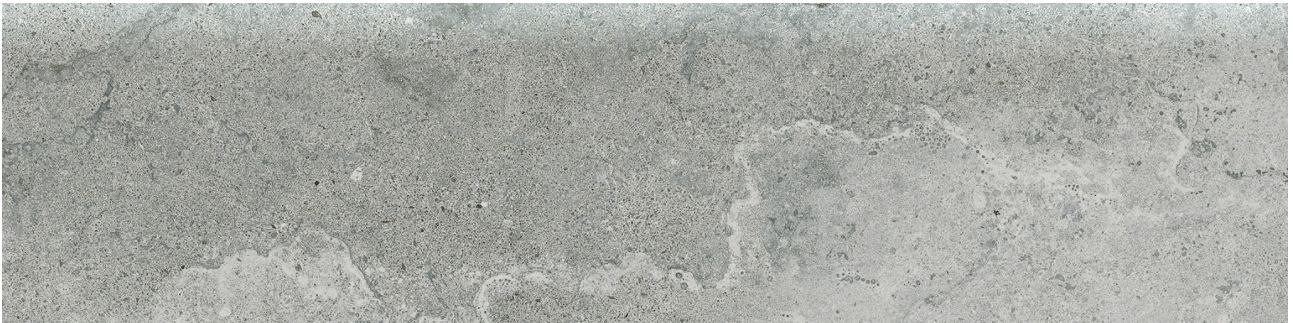

REVERE TILE

COMPANY

PRODUCT

VENETA 3X12 ARGENTO BULLNOSE

3"x12" | Glazed Porcelain | Tile

TECHNICAL DATA

CODE: AC4502-02560

NAME: Veneta 3x12 Argento Bullnose

SIZE: 3"x12"

SERIES: Veneta

FINISH: Matte

LOOK: Stone Look

BREAKING STRENGTH: $\geq 300 \geq 1300$

CHEMICAL RESISTANCE: CLASS A

DCOF: ≥ 0.65

FAMILY: Tile

FROST RESISTANCE: Yes

SHADE VARIATION: V3

SUITABLE FOR: Indoor| Outdoor

TPOLOGY: Glazed Porcelain

THICKNESS: 8.5mm

TYPE OF PIECE: Trim

USE: Floor and Wall

NOTES: This product is special order and cannot be cancelled, returned, or refunded.