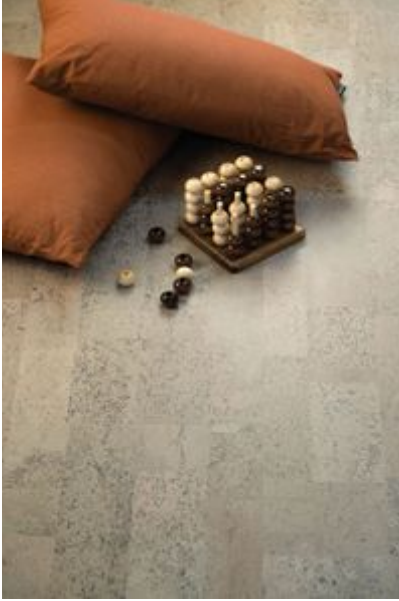

REVERE TILE

COMPANY

PRODUCT

CORK CLICK COMINO

12"x48,6" | HDF | Waterproof Flooring

DETAILS

ROOM SCENES

TECHNICAL DATA

CODE: LCCORK202002

NAME: Cork Click Comino

SIZE: 12"x48,6"

SERIES: True Earth Cork Click

FINISH: Matt

LOOK: Wood Look

CLICK SYSTEM: UNICLIC system

COMMERCIAL WARRANTY: Class 33

CORE BOARD THICKNESS: 7 mm

FAMILY: Waterproof Flooring

PAD THICKNESS: 1 mm

PAD TYPE: Cork Underlayment

RESIDENTIAL WARRANTY: Class 23

SUITABLE FOR: Indoor

SURFACE TEXTURE: Cork

TYPOLOGY: HDF

TYPE OF PIECE: Field Tile

TOTAL THICKNESS: 10 mm

USE: Floor only

NOTES: These SKUs are special order and take approximately two weeks to deliver

PACKING

Size	Product type	BOX			PALLET		
		pcs	sqft	lb	boxes	sqft	lb
12"x48,6"	Field Tile	5	20.26		54		