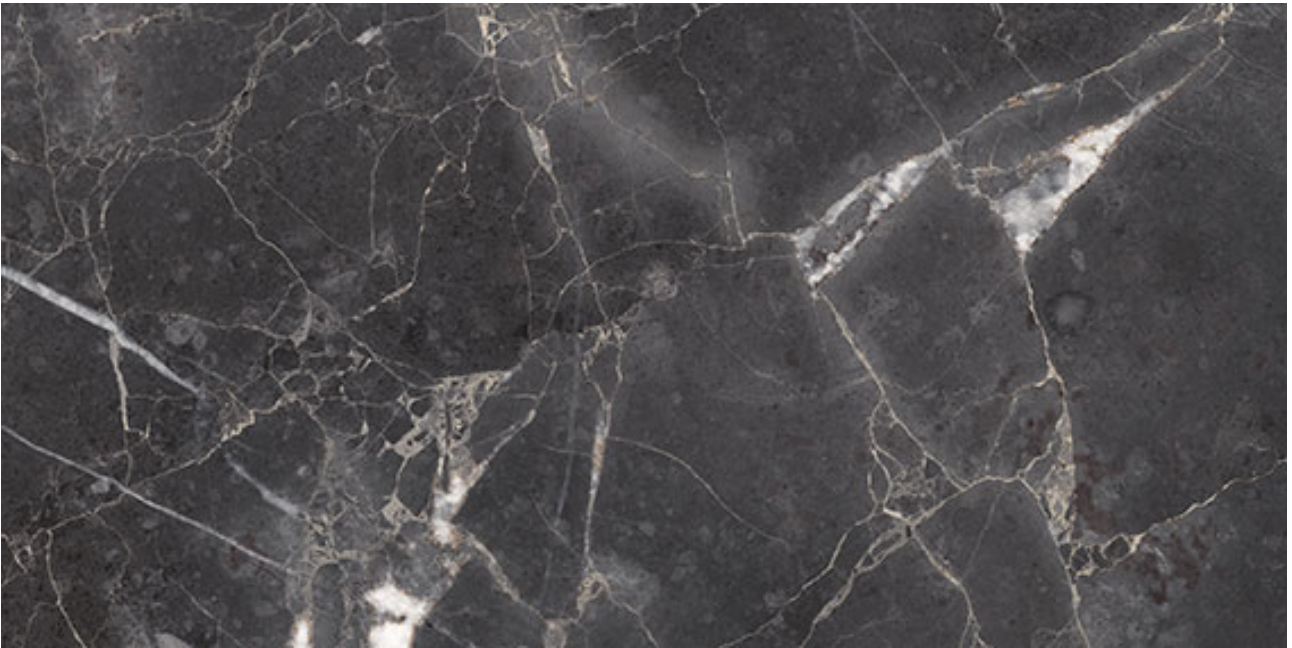

REVERE TILE

COMPANY

PRODUCT

ROYAL STONWORKS 12X24 TUSCAN FORGE VEIN

POLISHED

12"x24" | Porcelain | Tile

TECHNICAL DATA

CODE: QUSW-TF-5P
NAME: Royal Stoneworks 12X24 Tuscan Forge Vein Polished
SIZE: 12"x24"
SERIES: Royal Stoneworks
FINISH: Polished
LOOK: Stone Look
EDGE: Rectified
FAMILY: Tile
FROST RESISTANCE: Yes
SHADE VARIATION: V3
SUITABLE FOR: Indoor|Shower
TYPOLOGY: Porcelain
TYPE OF PIECE: Field Tile
USE: Floor and Wall