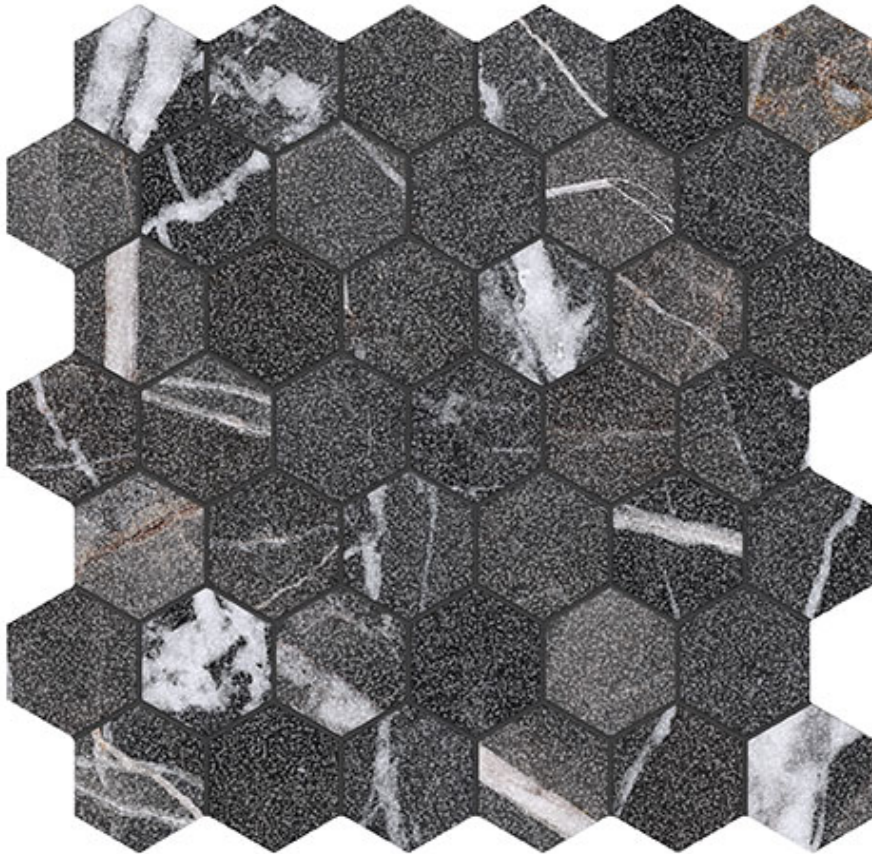

REVERE TILE

COMPANY

PRODUCT

ROYAL STONWORKS 2\" REGAL BLACK VEIN HEX

12"x12" | Porcelain | Tile

TECHNICAL DATA

CODE: QUSW-RV-HX
NAME: Royal Stoneworks 2" Regal Black Vein Hex
SIZE: 12"x12"
SERIES: Royal Stoneworks
FINISH: Vintage
LOOK: Stone Look
FAMILY: Tile
MOSAIC TYPE: 2"x2"
SUITABLE FOR: Indoor|Shower
TYPOLOGY: Porcelain
TYPE OF PIECE: Mosaic
USE: Floor and Wall