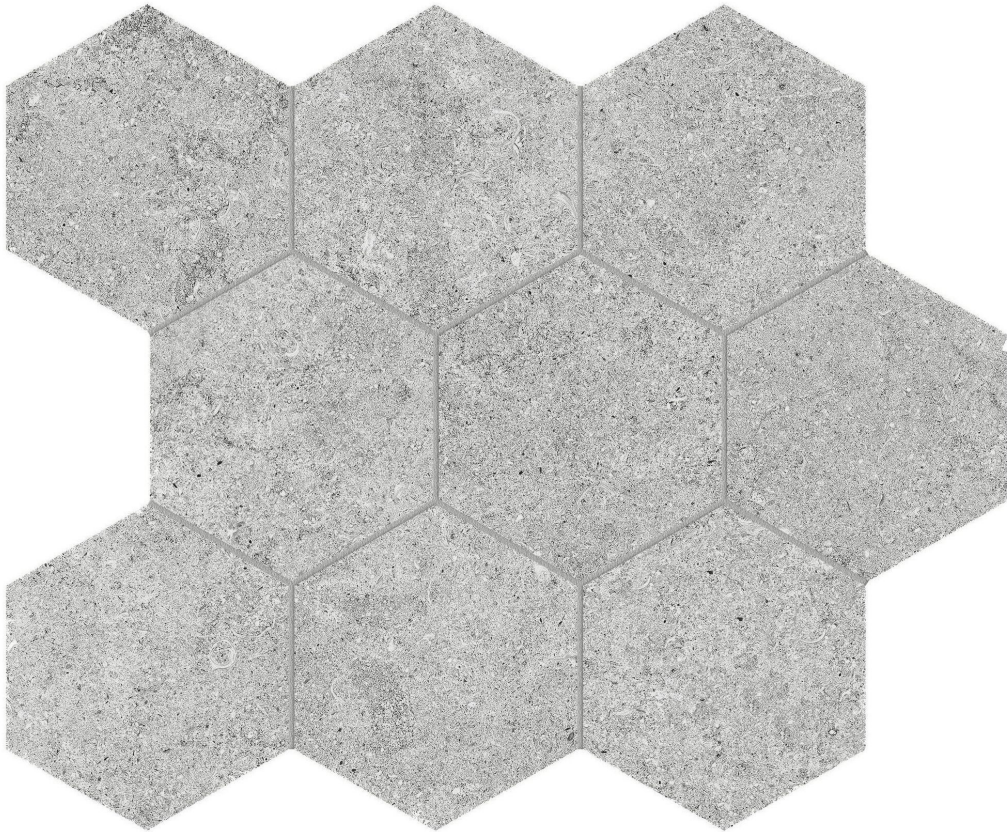

REVERE TILE

COMPANY

PRODUCT

LITHOFORM 4\'' HEX CROSSCUT TWILIGHT

10.5"x12" | Porcelain | Tile

TECHNICAL DATA

CODE: AC8510-00340

NAME: Lithoform 4" Hex Crosscut Twilight

SIZE: 10.5"x12"

SERIES: Lithoform

FINISH: Organic Matte

LOOK: Stone Look

EDGE: Rectified

FAMILY: Tile

SUITABLE FOR: Indoor| Outdoor

TYPOLOGY: Porcelain

TYPE OF PIECE: Mosaic

USE: Floor and Wall

NOTES: This product is special order and cannot be cancelled, returned, or refunded.

PACKING

Size	Product type	BOX			PALLET		
		pcs	sqft	lb	boxes	sqft	lb
10.5"x12"	Mosaic	10	7.86		45		